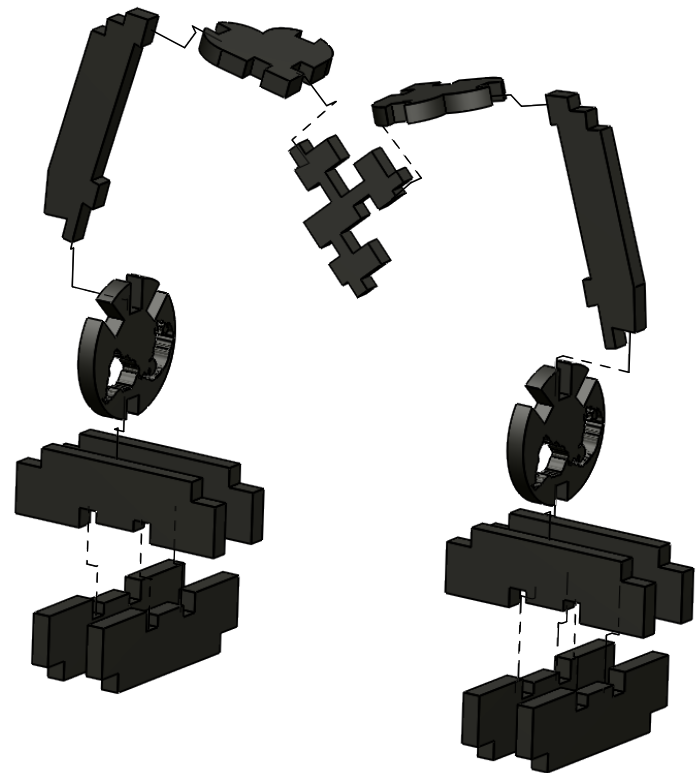

Modular •
parts for
rearrangement

Inclusive •
of all
floor plans

Replicable •
for easy
replacement

Interactive •
activity for
passing time

M for Mesa

A 3D Sculptural Puzzle

1 | Attraction

The mesa student is tired from studying all day but, the puzzle blocks are there to be used as stress relief.

2 | Entry

The student is fatigued, curious, and hopes for an entertaining distraction.

3 | Interaction

Accompanied with instructions, study lounge goes can follow the diagram and try to solve various puzzles or even make their own!

4 | Exit

Now the student is less stressed and more willing to work on their studies.

5 | Extension

Residents using the puzzle as a healthy stress relief will encourage their friends to join them.

2

1

B

B

A

A

M for MESA

2

1

2

1

ITEM NO.	PART NUMBER	Image	QTY.
1	Small Heart		2
2	Playa		2
3	Prado / Cubre / Otero / Puente / Brisa		1
4	Estrella / Palo / Nubes / Vista		8
5	Earth		2