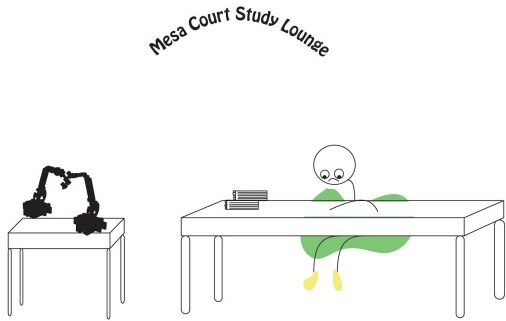

Modular •
parts for
rearrangement

Inclusive •
of all
floor plans

Replicable •
for easy
replacement

Interactive •
activity for
passing time

M for Mesa

A 3D Sculptural Puzzle

1 | Attraction

The mesa student is tired from studying all day but, the puzzle blocks are there to be used as stress relief.

2 | Entry

The student is fatigued, curious, and hopes for an entertaining distraction.

3 | Interaction

Accompanied with instructions, study lounge goes can follow the diagram and try to solve various puzzles or even make their own!

4 | Exit

Now the student is less stressed and more willing to work on their studies.

5 | Extension

Residents using the puzzle as a healthy stress relief will encourage their friends to join them.

2

1

B

B