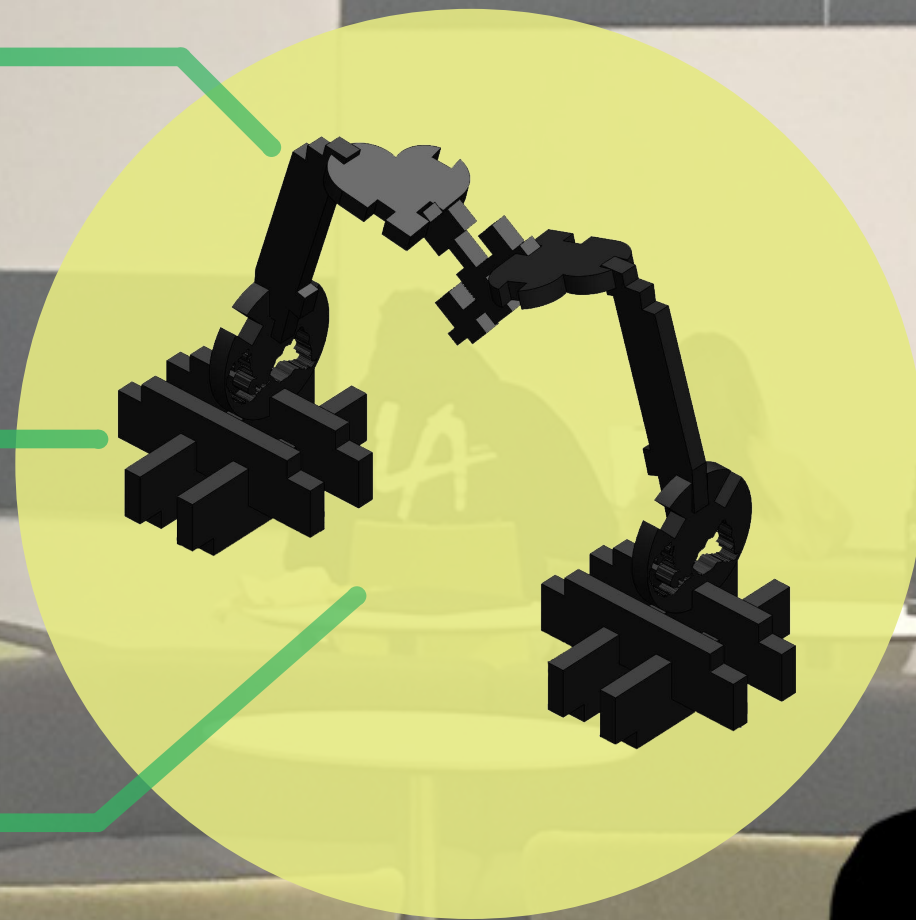

Modular •
parts for
rearrangement

Inclusive •
of all
floor plans

Replicable •
for easy
replacement

Interactive •
activity for
passing time

M for Mesa

A 3D Sculptural Puzzle

1 | Attraction

The mesa student is tired from studying all day but, the puzzle blocks are there to be used as stress relief.

2 | Entry

The student is fatigued, curious, and hopes for an entertaining distraction.

3 | Interaction

Accompanied with instructions, study lounge goes can follow the diagram and try to solve various puzzles or even make their own!

4 | Exit

Now the student is less stressed and more willing to work on their studies.

5 | Extension

Residents using the puzzle as a healthy stress relief will encourage their friends to join them.

2

1

B

B