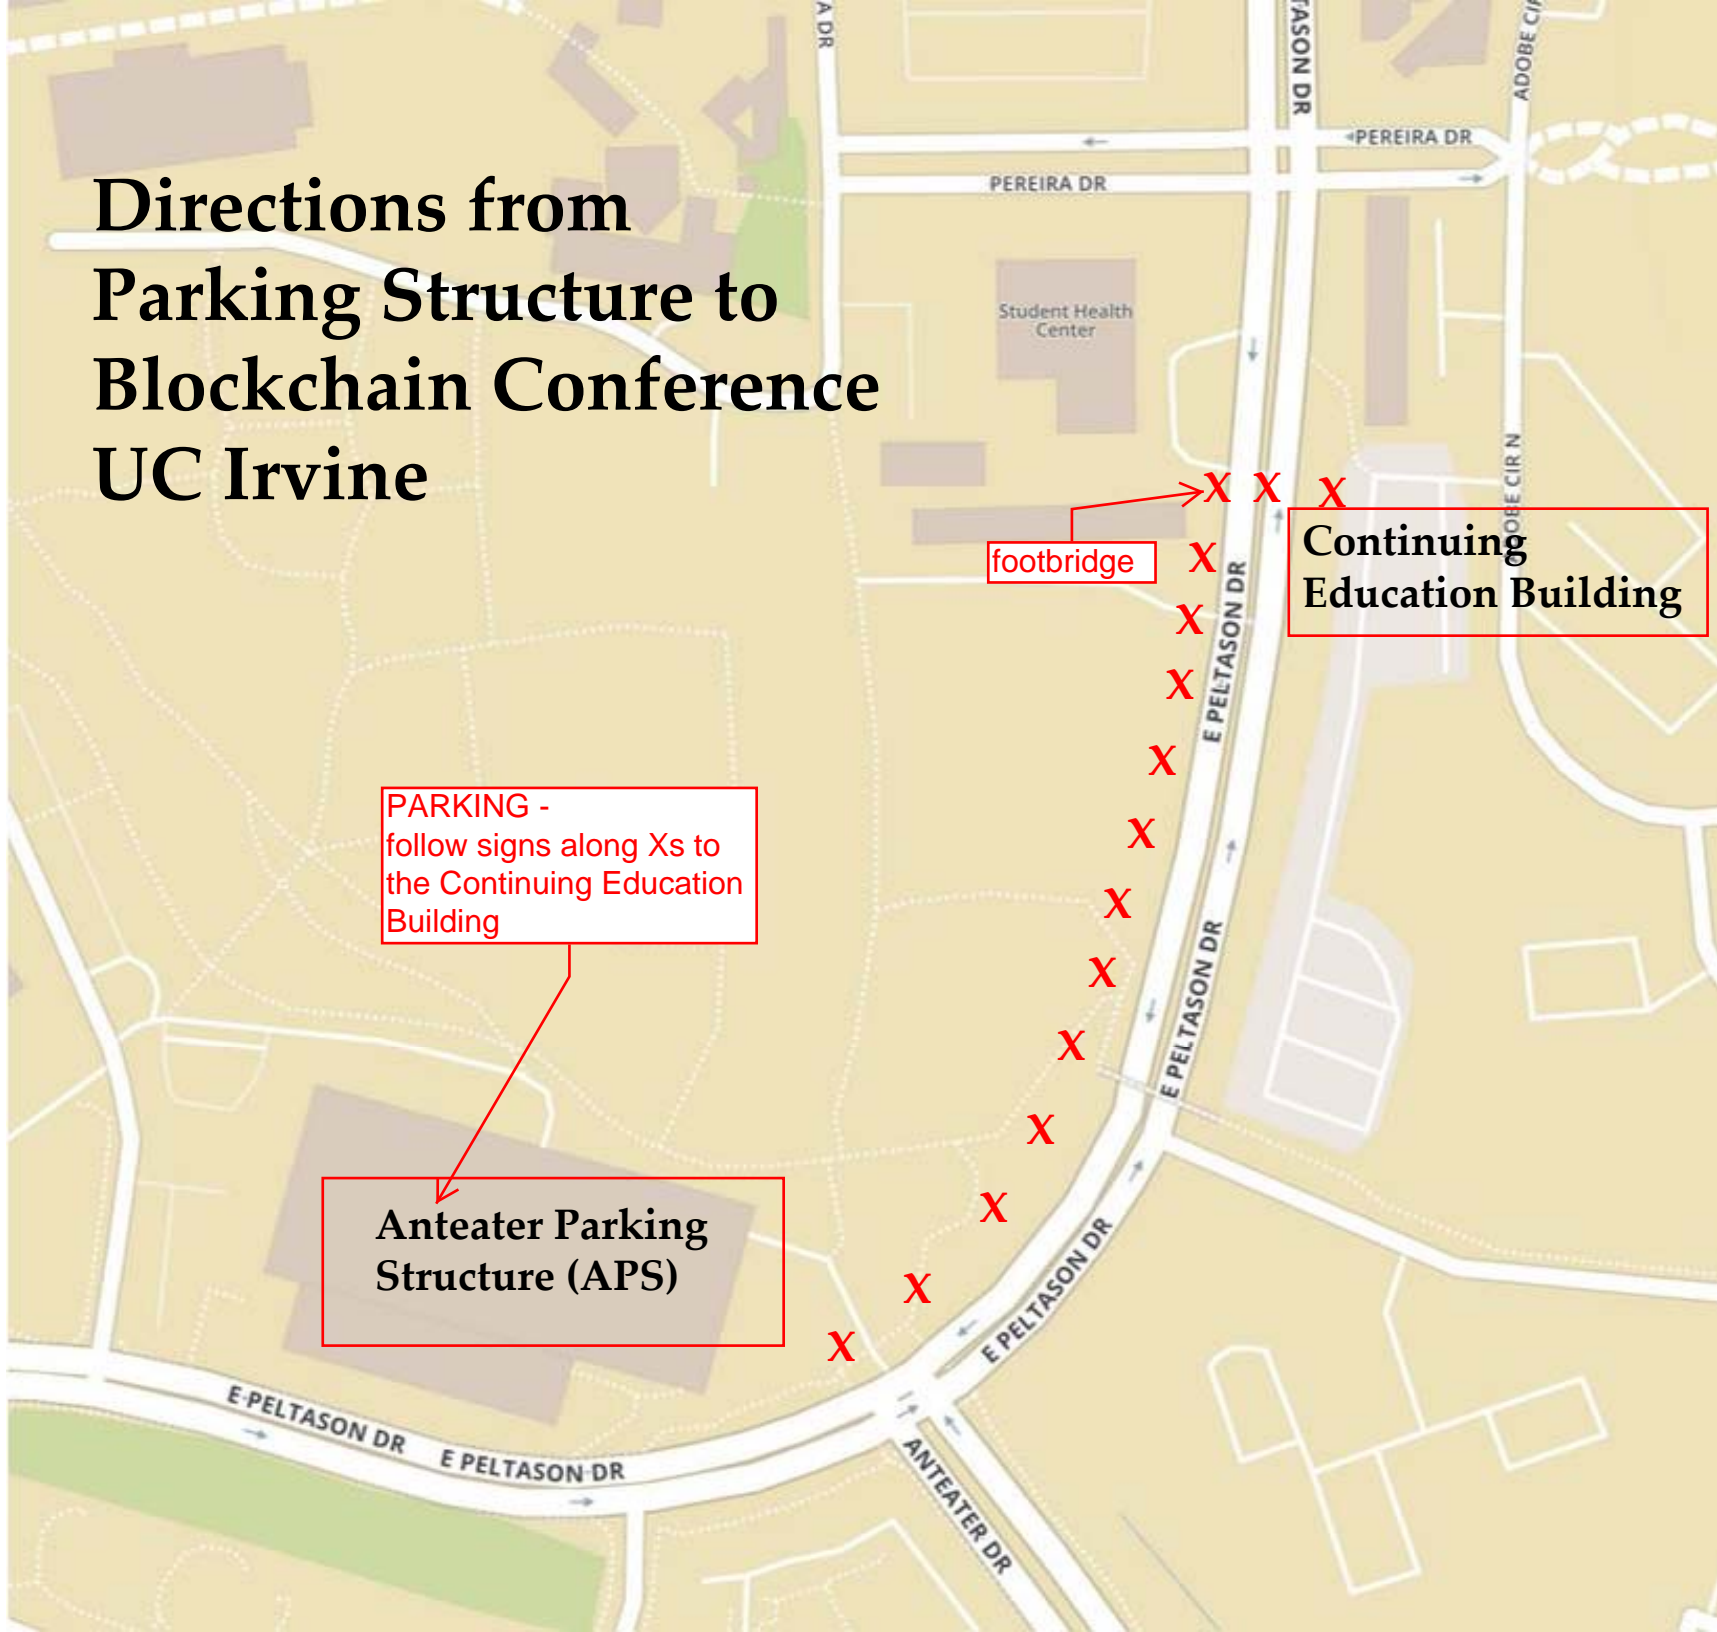

Directions from Parking Structure to Blockchain Conference UC Irvine

PARKING -
follow signs along Xs to
the Continuing Education
Building

Anteater Parking
Structure (APS)

footbridge

Continuing
Education Building