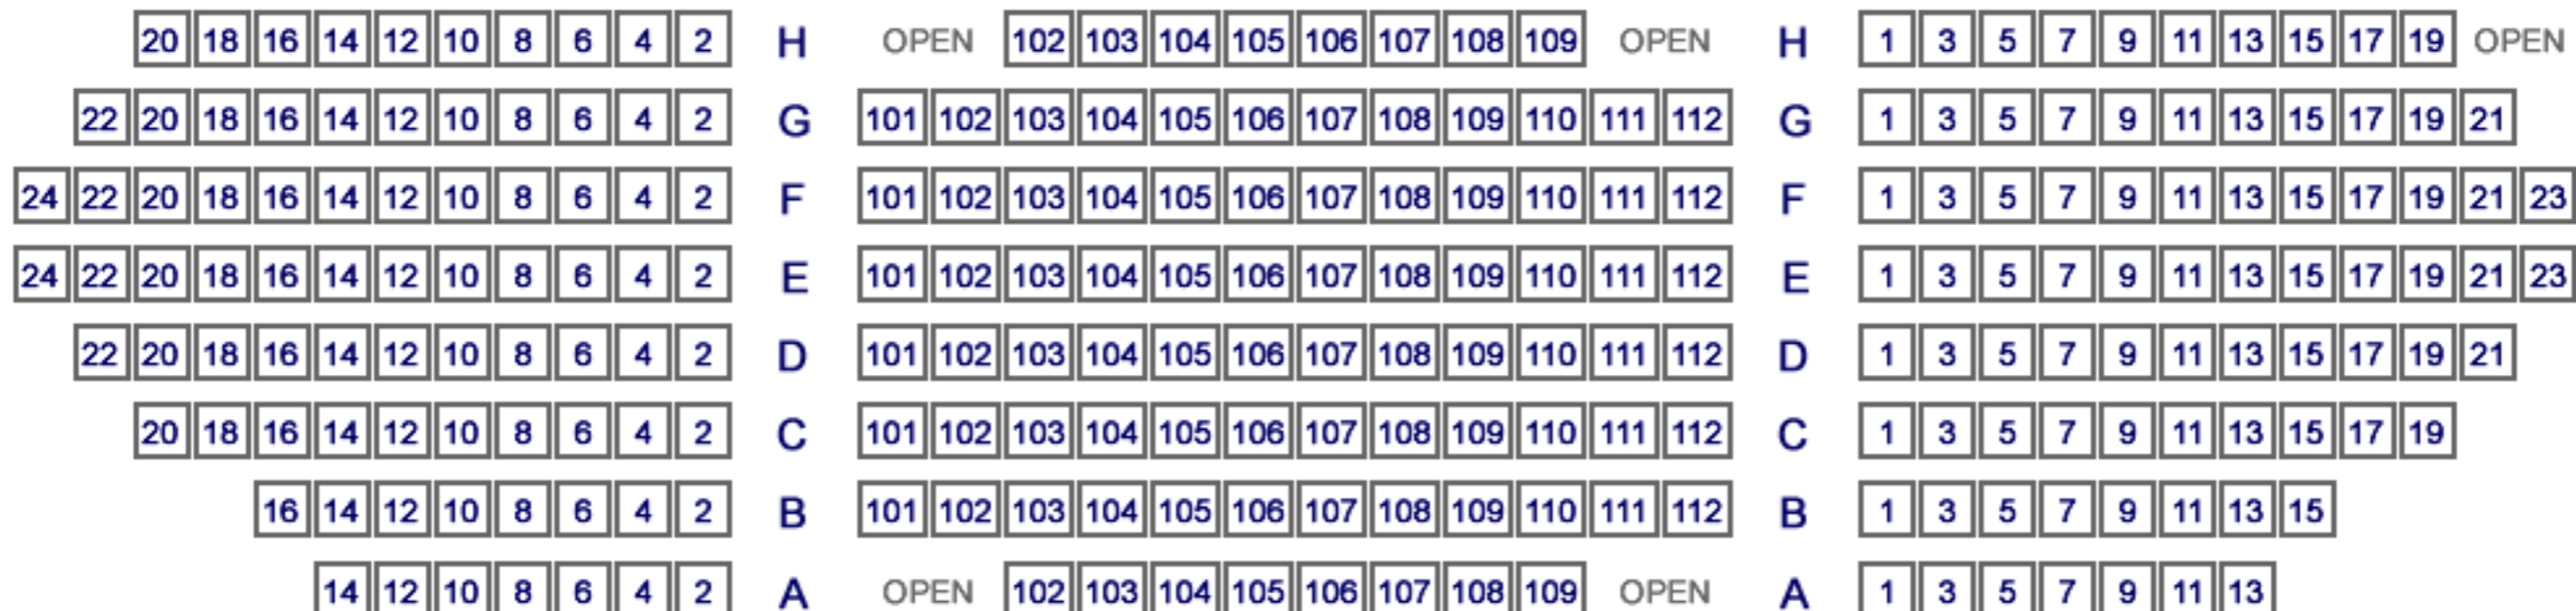

Anteater Learning Pavilion - Bldg. 605

ALP 2300

250 fixed seats

↑
EXIT

↑
EXIT

EXIT
↓

Power Outlet Available at Every Seat

STAGE

LECTERN

EXIT
↓