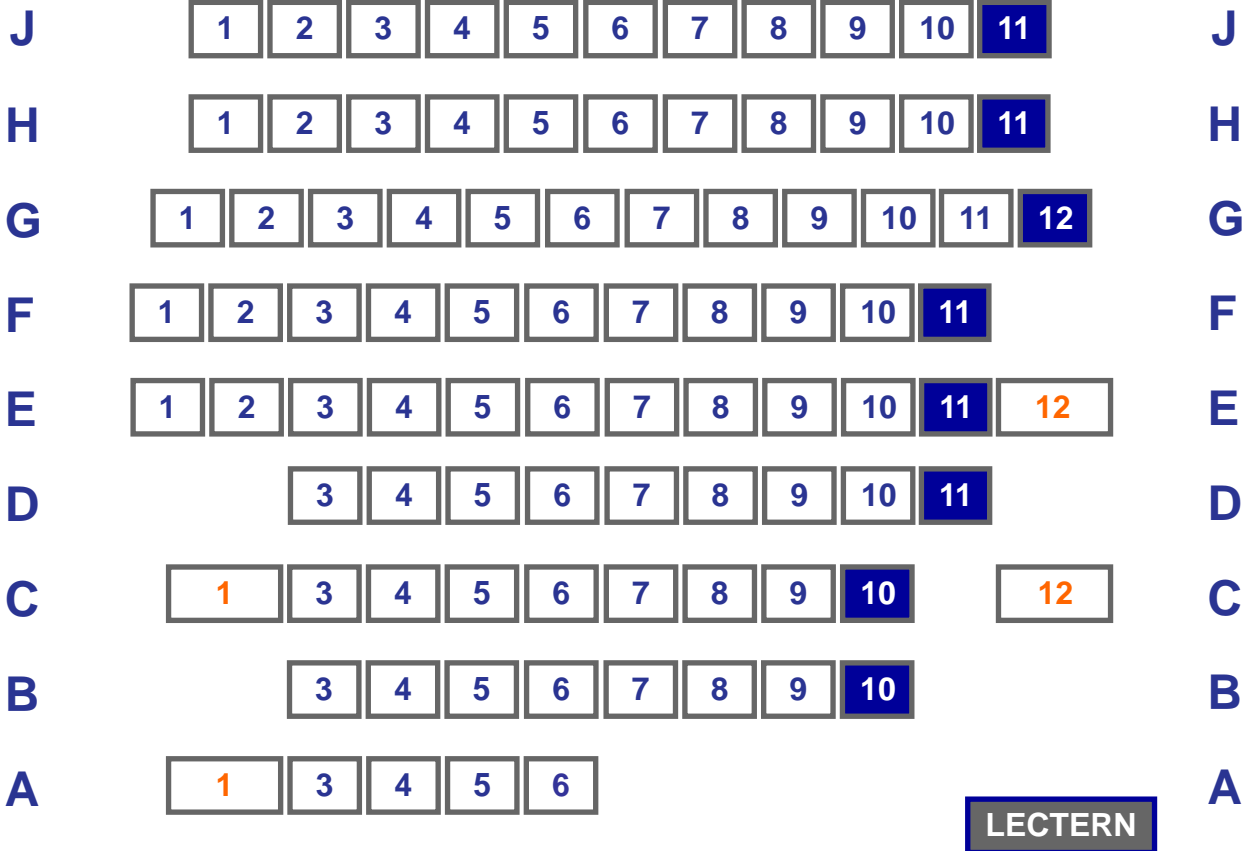

Social Science Lab - Bldg. 202

SSL 140

89 total seats

(85 fixed, 4 ADA chairs at tables)

↑
EXIT

↑
EXIT

STAGE

#	Left-Handed Tablet Arm
#	ADA Reserved Seat