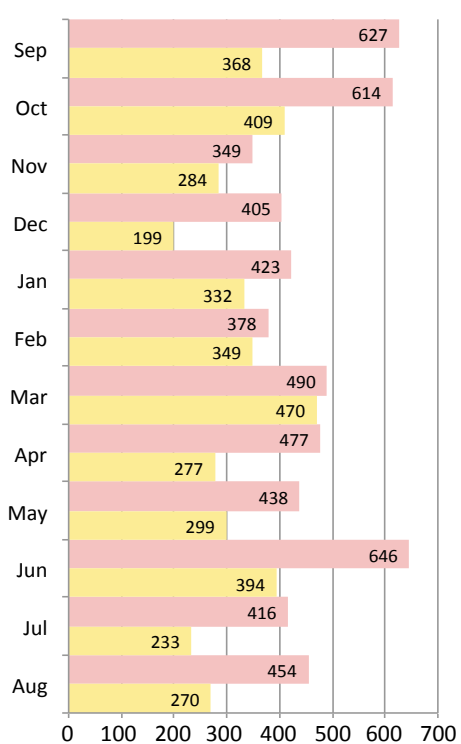

2010 - 2011 Academic Year EEE Usage Overview

Tool Usage Statistics

Hits per day (millions)

- 807,717,178 – total hits
- 27,524,341 – daily average
- 4,706,069 – highest in one day (Mar 28, 2011)

GB transferred per day

- 26,070.88 – total GB transferred
- 74.13 – daily average
- 296.75 – highest in one day (Dec 6, 2010)

Support Email

Support Turn-around

Who accessed EEE?

Including staff, TAs & grad students, total unique users who accessed EEE: