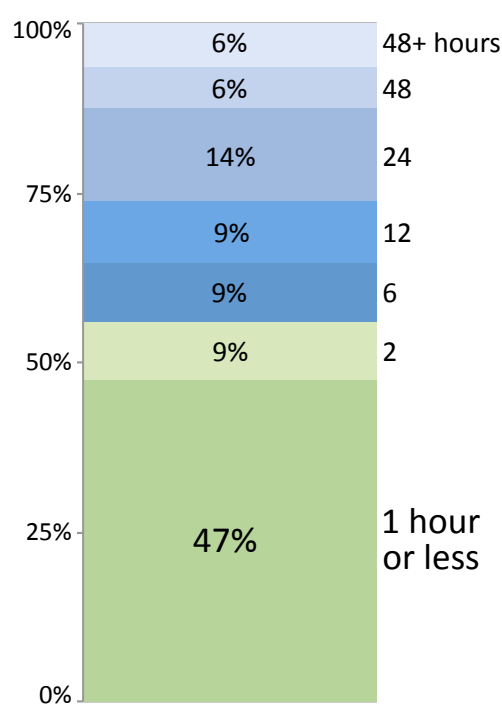

2010 - 2011 Academic Year EEE Usage Overview

Tool Usage Statistics

Hits per day (millions)

- 807,717,178 – total hits
- 27,524,341 – daily average
- 4,706,069 – highest in one day (Mar 28, 2011)

GB transferred per day

- 26,070.88 – total GB transferred
- 74.13 – daily average
- 296.75 – highest in one day (Dec 6, 2010)

Support Email

Support Turn-around

Who accessed EEE?

Including staff, TAs & grad students, total unique users who accessed EEE: