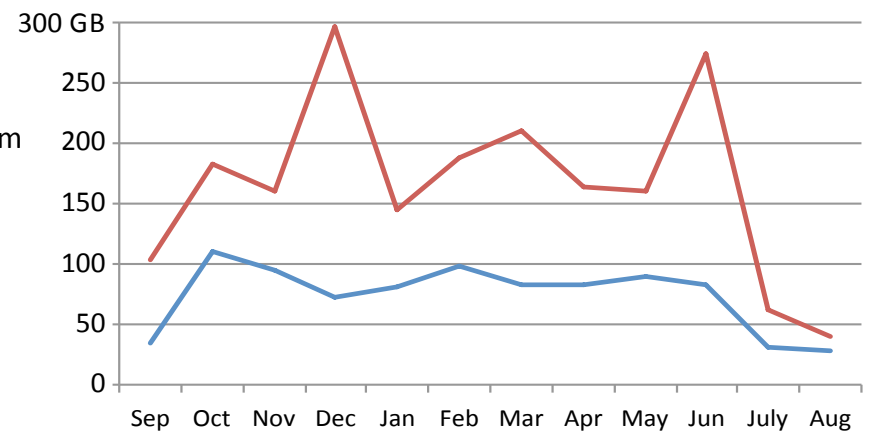

2010 - 2011 Academic Year EEE Usage Overview

Tool Usage Statistics

Hits per day (millions)

- 807,717,178 – total hits
- 27,524,341 – daily average
- 4,706,069 – highest in one day (Mar 28, 2011)

GB transferred per day

- 26,070.88 – total GB transferred
- 74.13 – daily average
- 296.75 – highest in one day (Dec 6, 2010)

Support Email

Support Turn-around

Who accessed EEE?

Including staff, TAs & grad students, total unique users who accessed EEE: