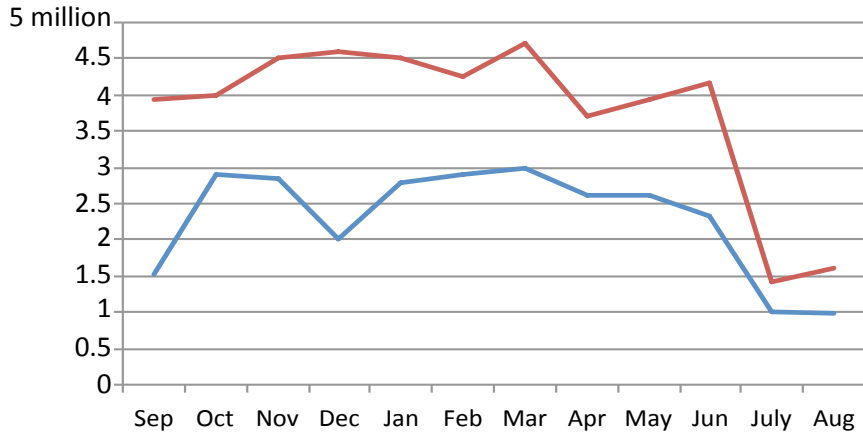

2010 - 2011 Academic Year EEE Usage Overview

Tool Usage Statistics

Hits per day (millions)

- 807,717,178 – total hits
- 27,524,341 – daily average
- 4,706,069 – highest in one day (Mar 28, 2011)

GB transferred per day

- 26,070.88 – total GB transferred
- 74.13 – daily average
- 296.75 – highest in one day (Dec 6, 2010)

Support Email

Support Turn-around

Who accessed EEE?

Including staff, TAs & grad students, total unique users who accessed EEE: