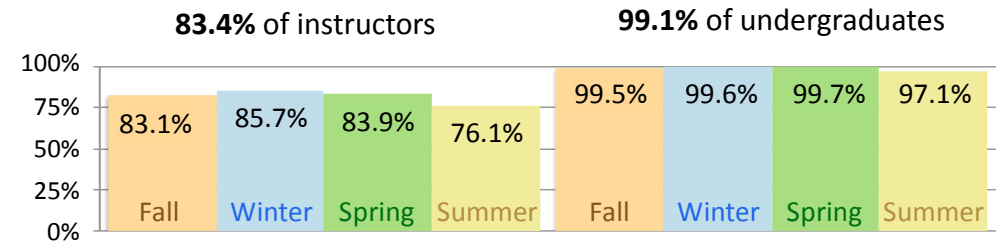

2010 - 2011 Academic Year EEE Usage Overview

Tool Usage Statistics

Hits per day (millions)

- 807,717,178 – total hits
- 27,524,341 – daily average
- 4,706,069 – highest in one day (Mar 28, 2011)

GB transferred per day

- 26,070.88 – total GB transferred
- 74.13 – daily average
- 296.75 – highest in one day (Dec 6, 2010)

Support Email

Support Turn-around

Who accessed EEE?

Including staff, TAs & grad students, total unique users who accessed EEE: