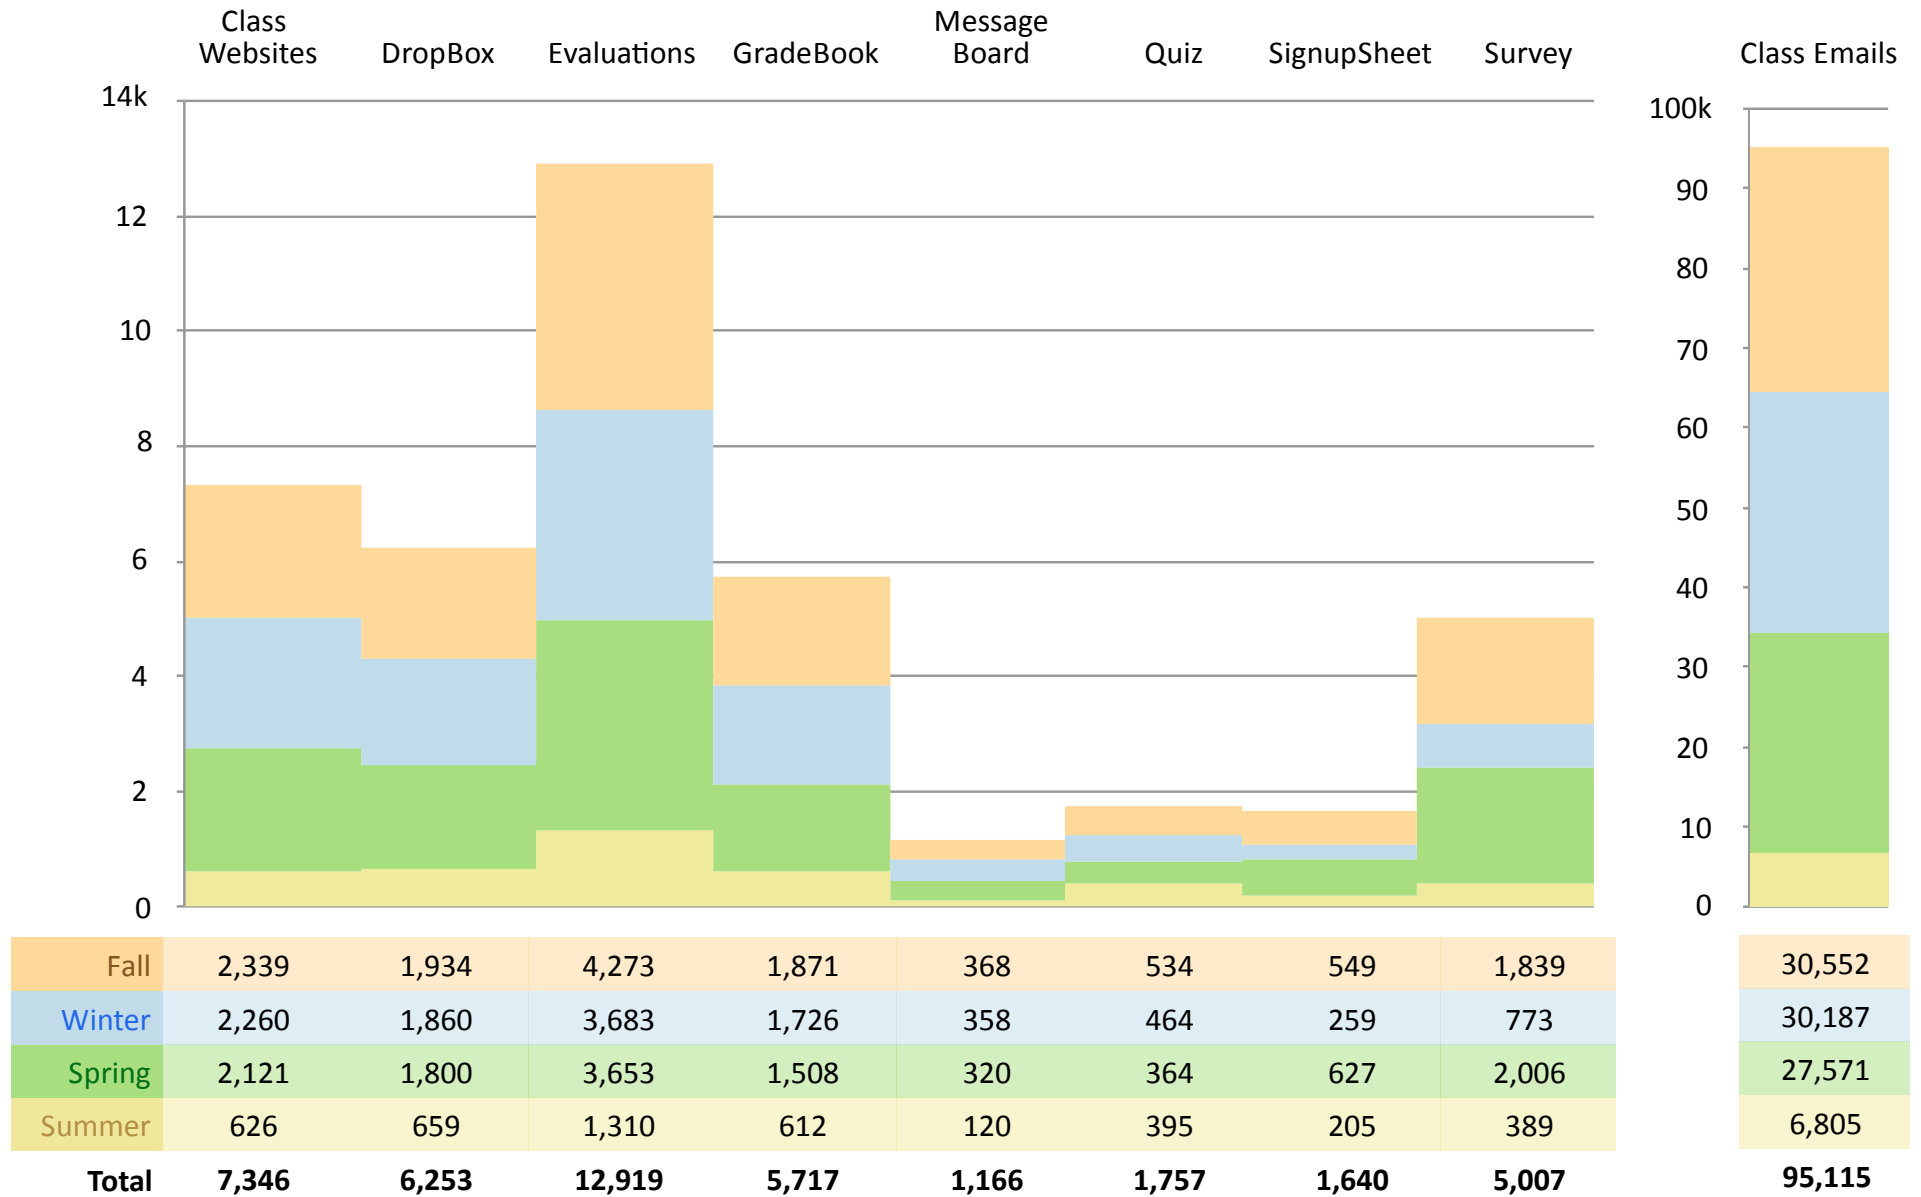

2010 - 2011 Academic Year EEE Usage Overview

Tool Usage Statistics

Hits per day (millions)

- 807,717,178 – total hits
- 27,524,341 – daily average
- 4,706,069 – highest in one day (Mar 28, 2011)

GB transferred per day

- 26,070.88 – total GB transferred
- 74.13 – daily average
- 296.75 – highest in one day (Dec 6, 2010)

Support Email

Support Turn-around

Who accessed EEE?

Including staff, TAs & grad students, total unique users who accessed EEE: