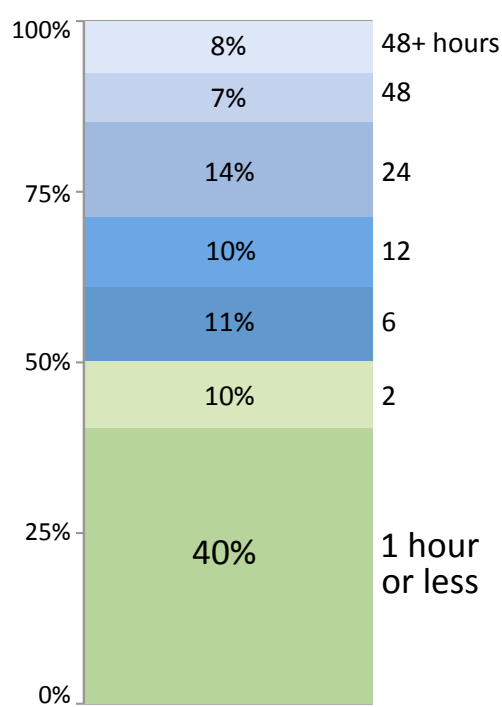

Fall 2010 EEE Usage Overview

Tool Usage Statistics

Compare to last year:

Fall 2009	2,138	1,548	4,359	1,853	438	620	278	1,620	30,638
Change:	+201	+386	-86	+18	-70	-86	+271	+219	-86

Hits per day (millions)

- 283,791,249 – total hits
- 2,323,970.25 – daily average
- 4,609,797 – highest in one day (Dec 2)

GB transferred per day

- 9,560.15 – total GB transferred
- 78.15 – daily average
- 296.75 – highest in one day (Dec 6)

Support Email

Support Turn-around

Login Statistics – Who used EEE?

Including staff, TAs & grad students, a total of **34,192 unique users** logged in to EEE in Fall 2010