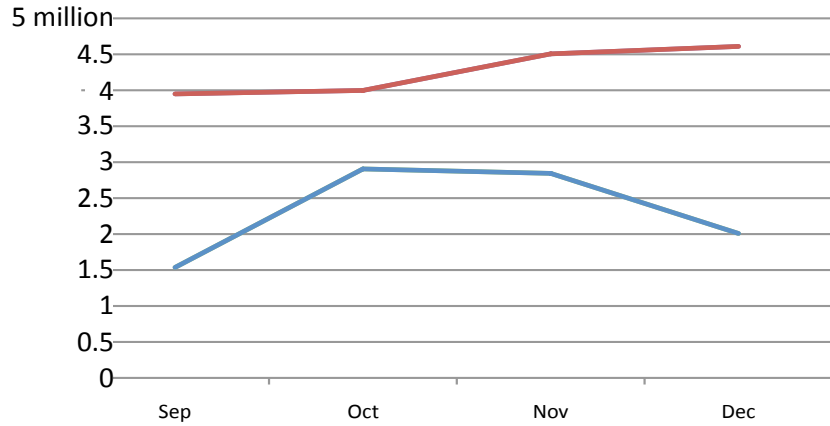

Fall 2010 EEE Usage Overview

Tool Usage Statistics

Compare to last year:

Fall 2009	2,138	1,548	4,359	1,853	438	620	278	1,620	30,638
Change:	+201	+386	-86	+18	-70	-86	+271	+219	-86

Hits per day (millions)

- 283,791,249 – total hits
- 2,323,970.25 – daily average
- 4,609,797 – highest in one day (Dec 2)

GB transferred per day

- 9,560.15 – total GB transferred
- 78.15 – daily average
- 296.75 – highest in one day (Dec 6)

Support Email

Support Turn-around

Login Statistics – Who used EEE?

Including staff, TAs & grad students, a total of **34,192 unique users** logged in to EEE in Fall 2010