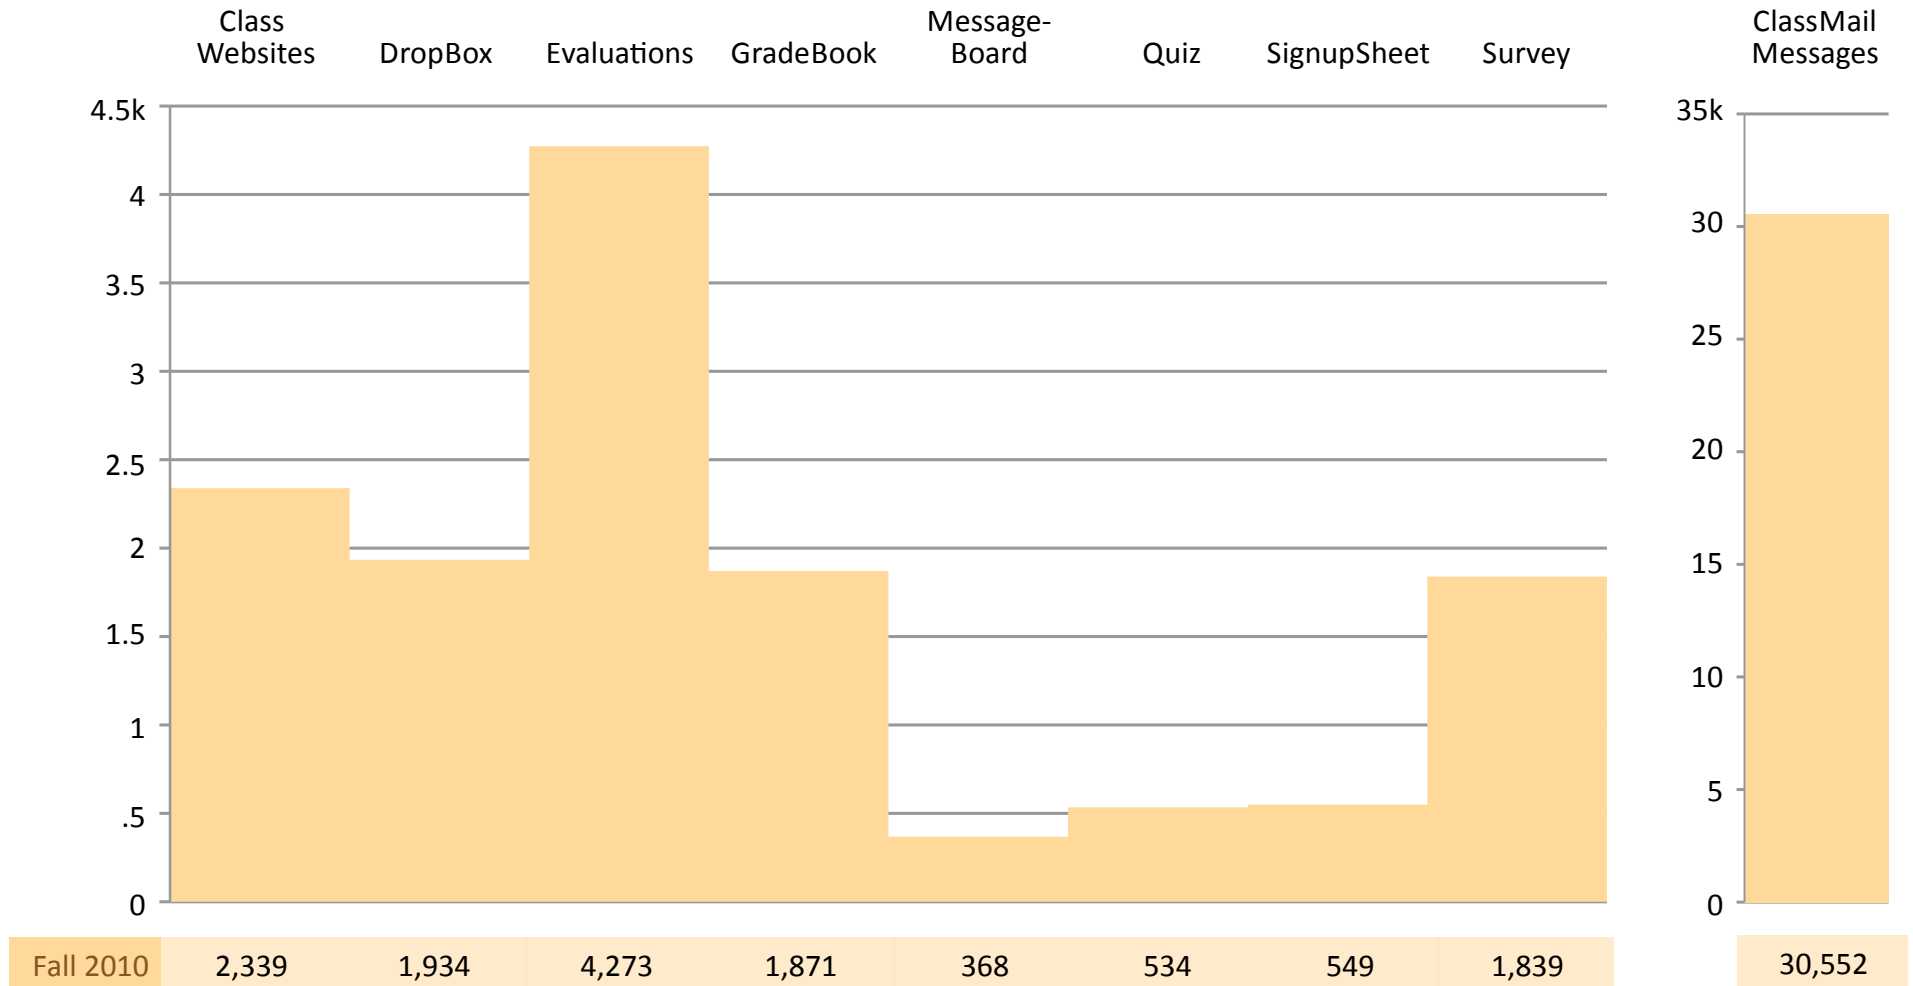

Fall 2010 EEE Usage Overview

Tool Usage Statistics

Compare to last year:

Fall 2009	2,138	1,548	4,359	1,853	438	620	278	1,620	30,638
Change:	+201	+386	-86	+18	-70	-86	+271	+219	-86

Hits per day (millions)

- 283,791,249 – total hits
- 2,323,970.25 – daily average
- 4,609,797 – highest in one day (Dec 2)

GB transferred per day

- 9,560.15 – total GB transferred
- 78.15 – daily average
- 296.75 – highest in one day (Dec 6)

Support Email

Support Turn-around

Login Statistics – Who used EEE?

Including staff, TAs & grad students, a total of **34,192 unique users** logged in to EEE in Fall 2010