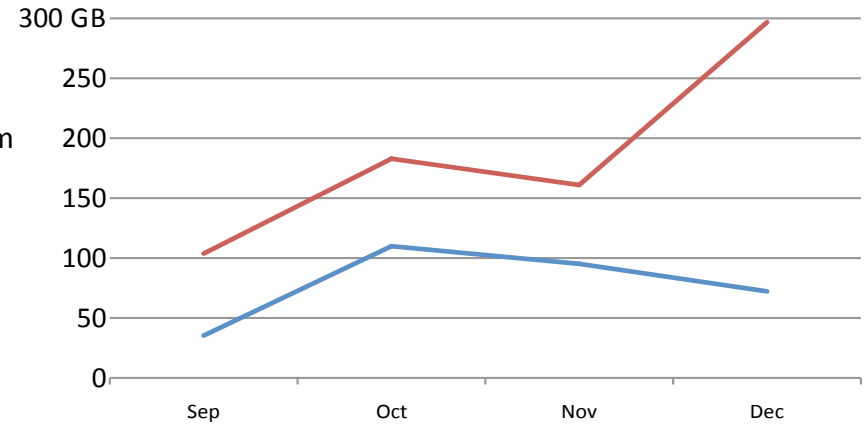

Fall 2010 EEE Usage Overview

Tool Usage Statistics

Compare to last year:

Fall 2009	2,138	1,548	4,359	1,853	438	620	278	1,620	30,638
Change:	+201	+386	-86	+18	-70	-86	+271	+219	-86

Hits per day (millions)

- 283,791,249 – total hits
- 2,323,970.25 – daily average
- 4,609,797 – highest in one day (Dec 2)

GB transferred per day

- 9,560.15 – total GB transferred
- 78.15 – daily average
- 296.75 – highest in one day (Dec 6)

Support Email

Support Turn-around

Login Statistics – Who used EEE?

Including staff, TAs & grad students, a total of **34,192 unique users** logged in to EEE in Fall 2010