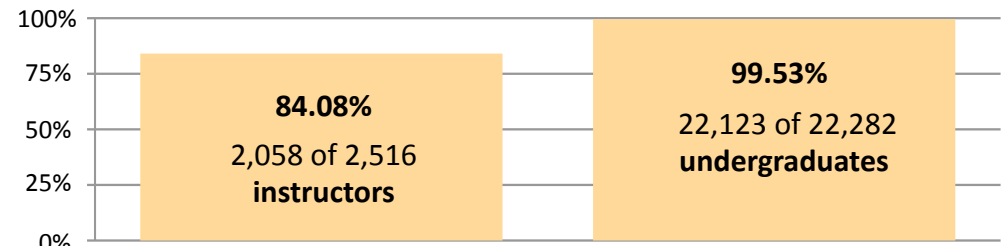

Fall 2010 EEE Usage Overview

Tool Usage Statistics

Compare to last year:

Fall 2009	2,138	1,548	4,359	1,853	438	620	278	1,620	30,638
Change:	+201	+386	-86	+18	-70	-86	+271	+219	-86

Hits per day (millions)

- 283,791,249 – total hits
- 2,323,970.25 – daily average
- 4,609,797 – highest in one day (Dec 2)

GB transferred per day

- 9,560.15 – total GB transferred
- 78.15 – daily average
- 296.75 – highest in one day (Dec 6)

Support Email

Support Turn-around

Login Statistics – Who used EEE?

Including staff, TAs & grad students, a total of **34,192 unique users** logged in to EEE in Fall 2010