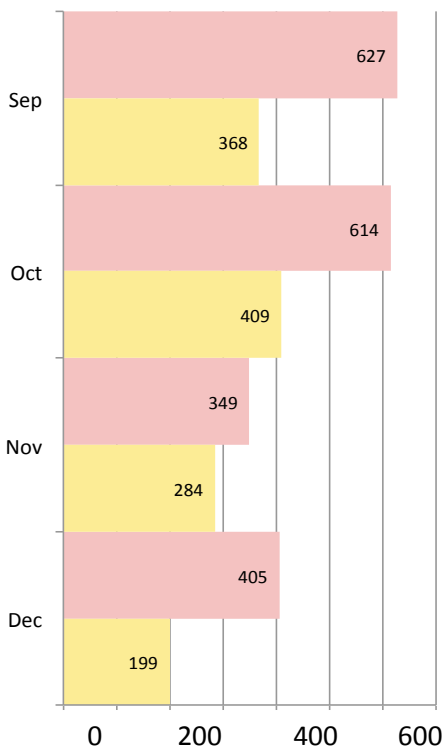

Fall 2010 EEE Usage Overview

Tool Usage Statistics

Compare to last year:

Fall 2009	2,138	1,548	4,359	1,853	438	620	278	1,620	30,638
Change:	+201	+386	-86	+18	-70	-86	+271	+219	-86

Hits per day (millions)

- 283,791,249 – total hits
- 2,323,970.25 – daily average
- 4,609,797 – highest in one day (Dec 2)

GB transferred per day

- 9,560.15 – total GB transferred
- 78.15 – daily average
- 296.75 – highest in one day (Dec 6)

Support Email

Support Turn-around

Login Statistics – Who used EEE?

Including staff, TAs & grad students, a total of **34,192 unique users** logged in to EEE in Fall 2010