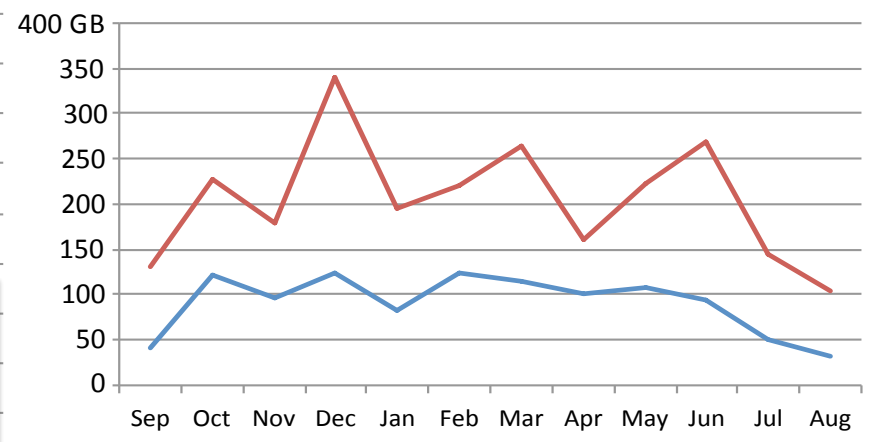

2011 - 2012 Academic Year EEE Usage Overview

Tool Usage Statistics

Courses with online evaluations

GB transferred per day

31,754.80 – total GB transferred 90.95 – daily average
 340.26 – highest in one day (Dec 6, 2011)