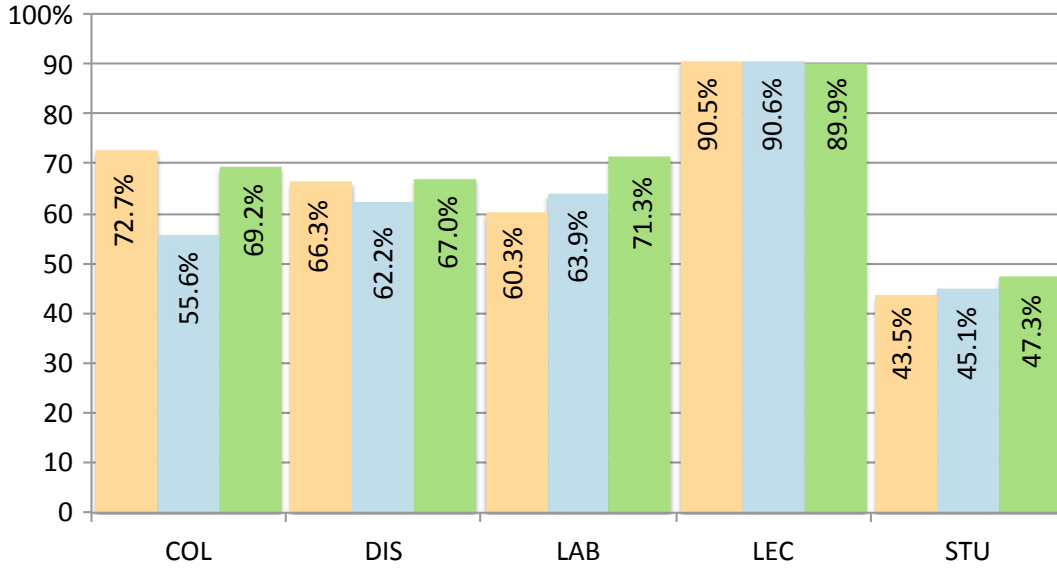

2011 - 2012 Academic Year EEE Usage Overview

Tool Usage Statistics

Courses with online evaluations

GB transferred per day

31,754.80 – total GB transferred 90.95 – daily average
 340.26 – highest in one day (Dec 6, 2011)