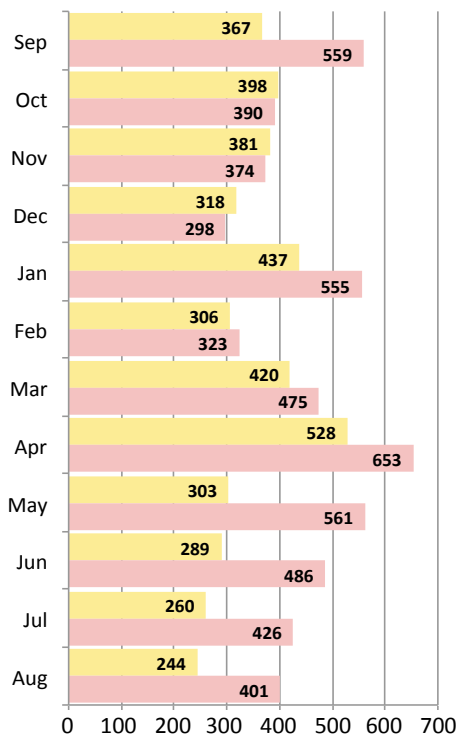

Support Email