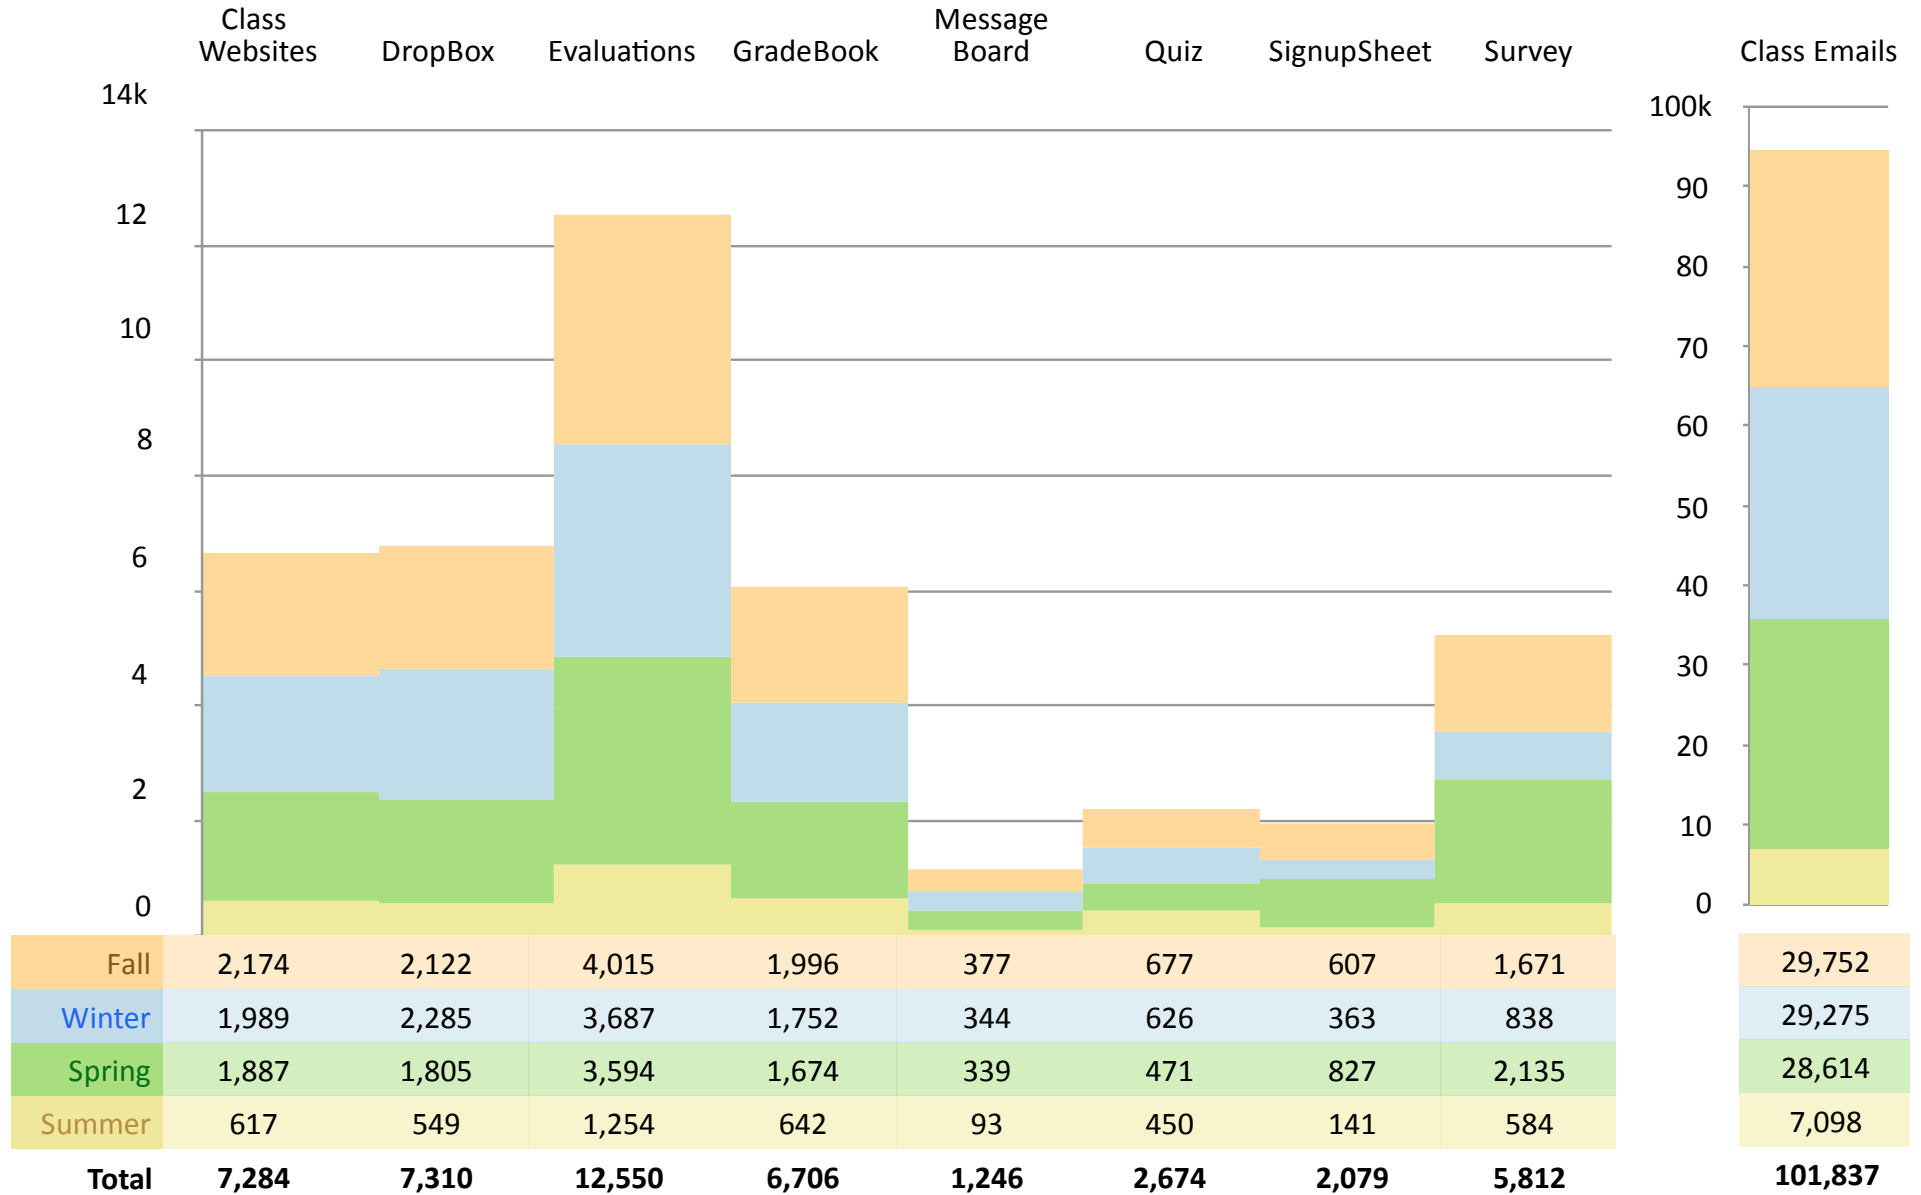

2011 - 2012 Academic Year EEE Usage Overview

Tool Usage Statistics

Courses with online evaluations

GB transferred per day

31,754.80 – total GB transferred 90.95 – daily average
 340.26 – highest in one day (Dec 6, 2011)