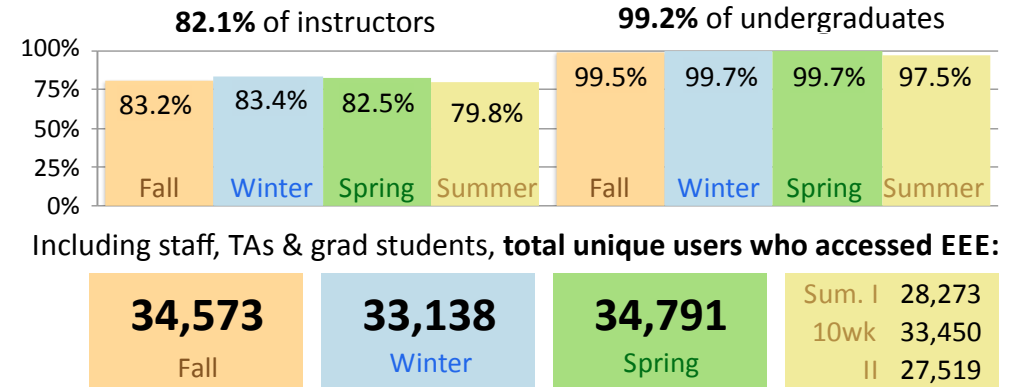

Who accessed EEE?

Including staff, TAs & grad students, total unique users who accessed EEE: