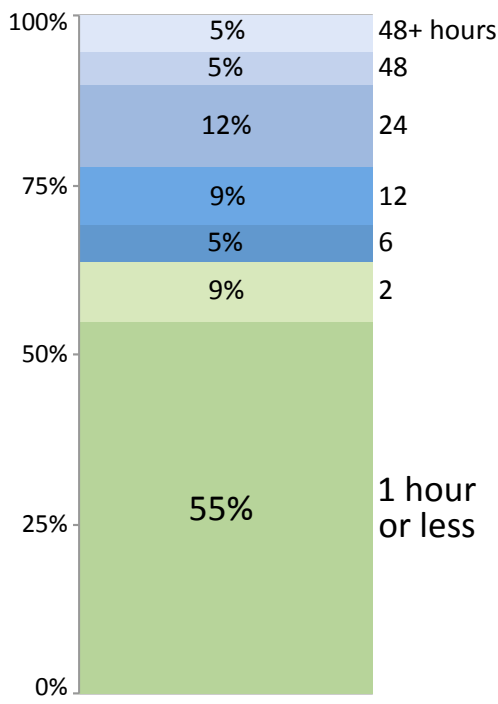

Support Turn-around