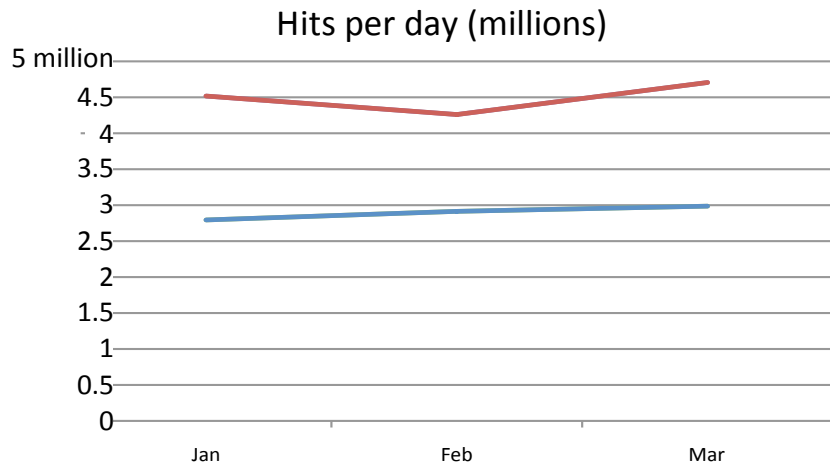

Winter 2011 EEE Usage Overview

Tool Usage Statistics

Compare to last year:

Winter 2010	1,944*	1,502	3,818	1,593	314	294	210	596	28,949
Change:	+316	+336	-159	+80	+44	+158	+45	+140	-24

* Correction: The Winter 2010 class website count was previously reported as 1,019

- 251,849,714 - total hits
- 2,898,409.33 - daily average
- 4,706,069 - highest in one day (Mar 28)

- 7,551.71 - total GB transferred
- 87.02 - daily average
- 180.56 - highest in one day (Mar 15)

Login Statistics – Who used EEE?