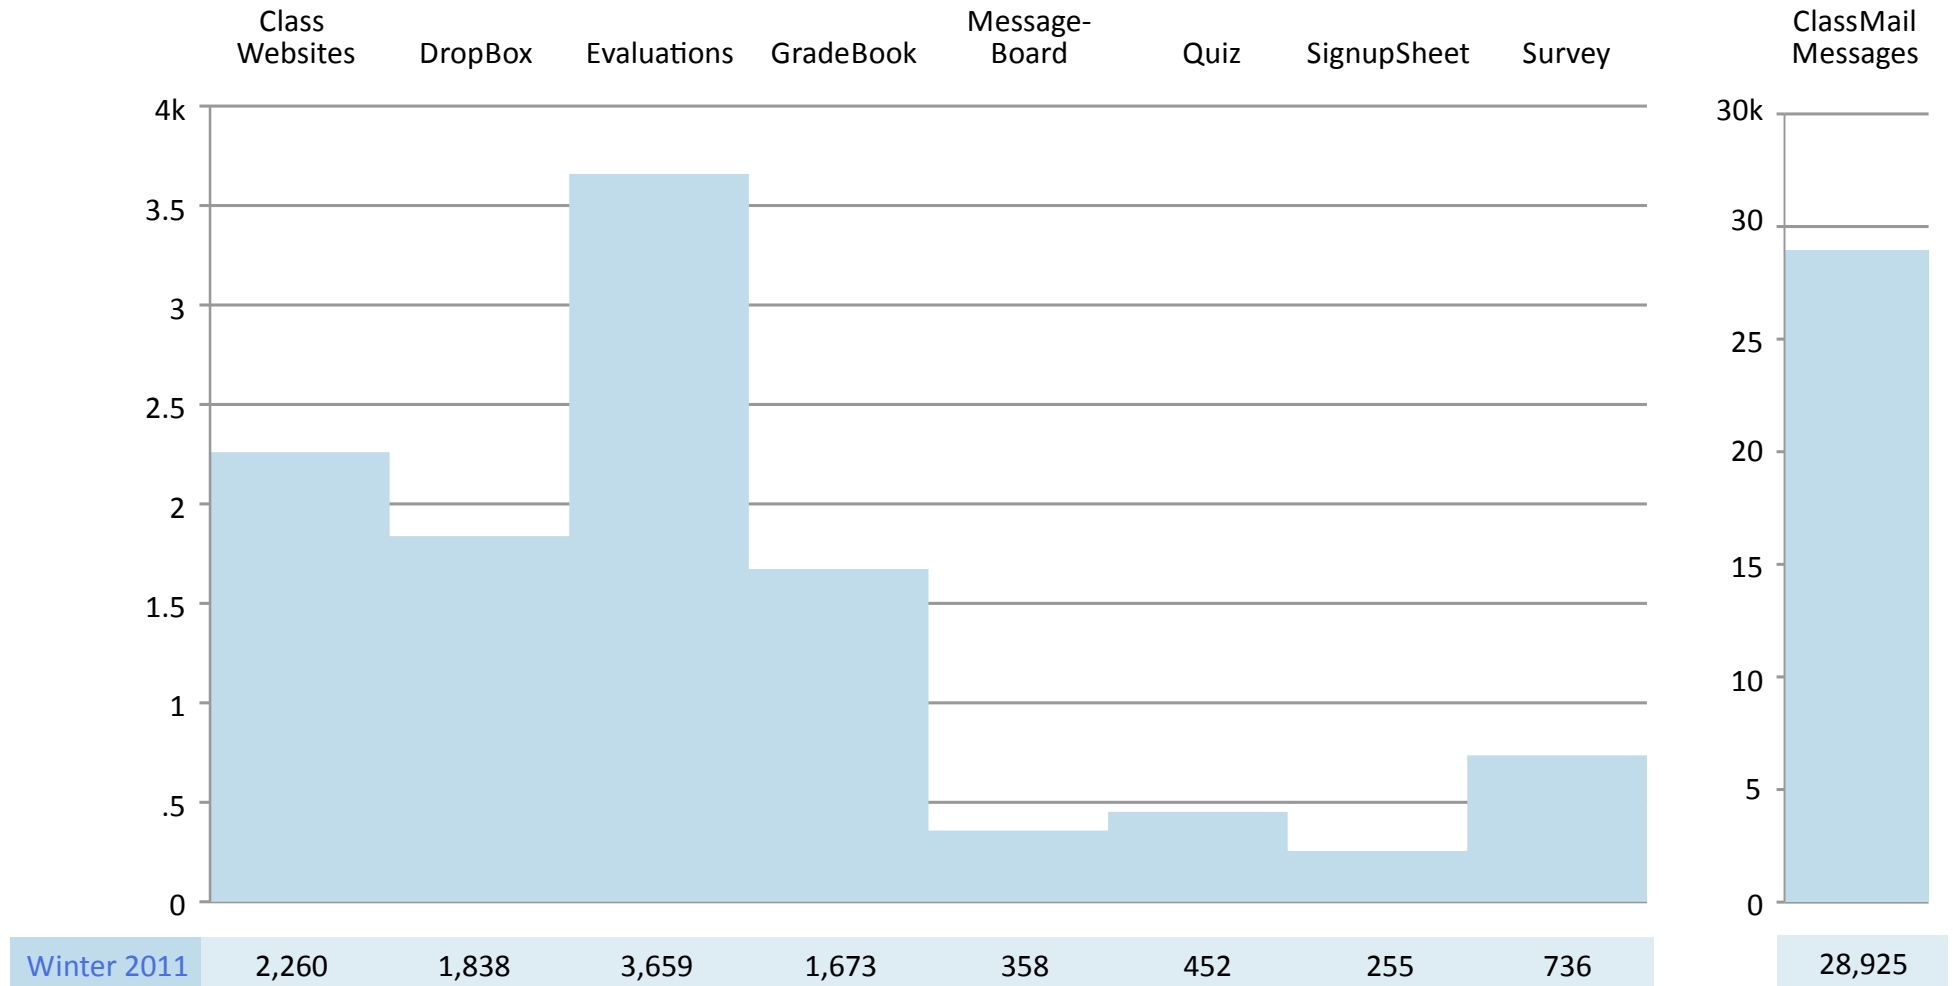

Winter 2011 EEE Usage Overview

Tool Usage Statistics

Compare to last year:

Winter 2010	1,944*	1,502	3,818	1,593	314	294	210	596	28,949
Change:	+316	+336	-159	+80	+44	+158	+45	+140	-24

* Correction: The Winter 2010 class website count was previously reported as 1,019

- 251,849,714 - total hits
- 2,898,409.33 - daily average
- 4,706,069 - highest in one day (Mar 28)

- 7,551.71 - total GB transferred
- 87.02 - daily average
- 180.56 - highest in one day (Mar 15)

Login Statistics – Who used EEE?