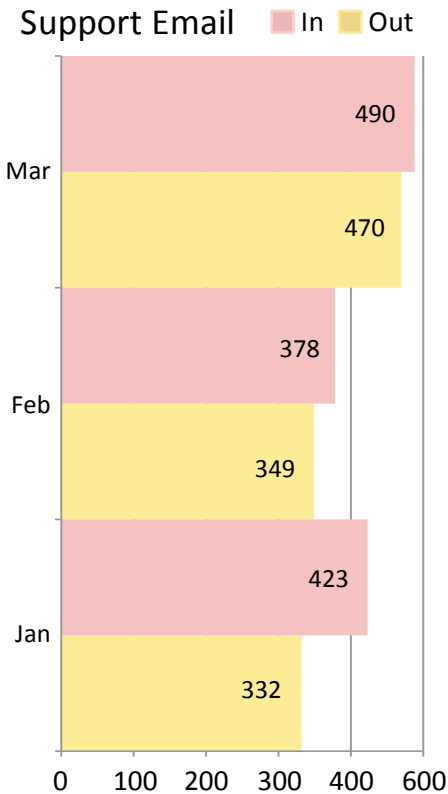

Winter 2011 EEE Usage Overview

Tool Usage Statistics

Compare to last year:

Winter 2010	1,944*	1,502	3,818	1,593	314	294	210	596	28,949
Change:	+316	+336	-159	+80	+44	+158	+45	+140	-24

* Correction: The Winter 2010 class website count was previously reported as 1,019

- 251,849,714 - total hits
- 2,898,409.33 - daily average
- 4,706,069 - highest in one day (Mar 28)

- 7,551.71 - total GB transferred
- 87.02 - daily average
- 180.56 - highest in one day (Mar 15)

Login Statistics – Who used EEE?