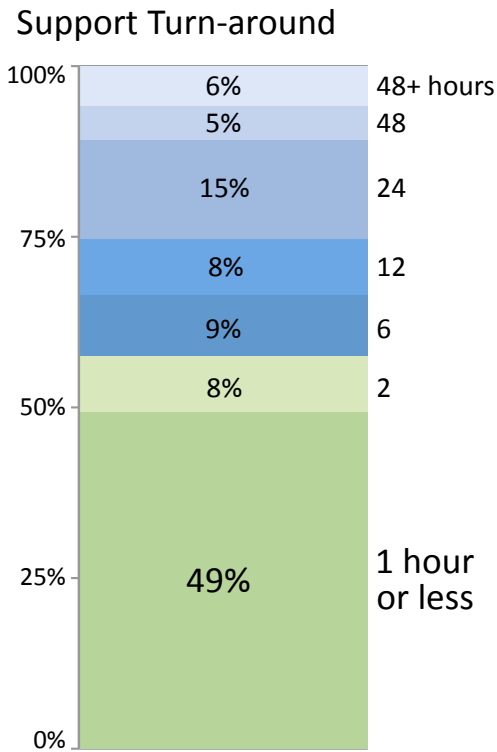

Winter 2011 EEE Usage Overview

Tool Usage Statistics

Compare to last year:

Winter 2010	1,944*	1,502	3,818	1,593	314	294	210	596	28,949
Change:	+316	+336	-159	+80	+44	+158	+45	+140	-24

* Correction: The Winter 2010 class website count was previously reported as 1,019

- 251,849,714 - total hits
- 2,898,409.33 - daily average
- 4,706,069 - highest in one day (Mar 28)

- 7,551.71 - total GB transferred
- 87.02 - daily average
- 180.56 - highest in one day (Mar 15)

Login Statistics – Who used EEE?