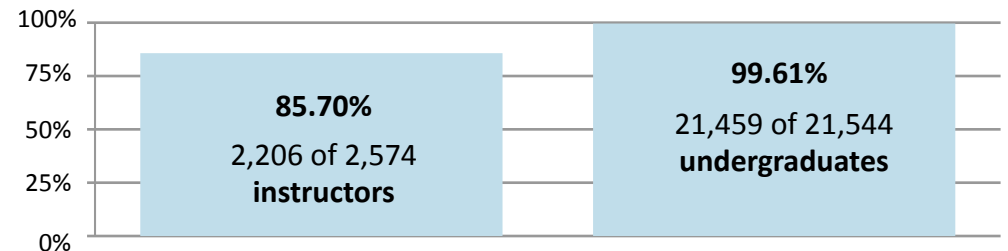

Winter 2011 EEE Usage Overview

Tool Usage Statistics

Compare to last year:

Winter 2010	1,944*	1,502	3,818	1,593	314	294	210	596	28,949
Change:	+316	+336	-159	+80	+44	+158	+45	+140	-24

* Correction: The Winter 2010 class website count was previously reported as 1,019

- 251,849,714 - total hits
- 2,898,409.33 - daily average
- 4,706,069 - highest in one day (Mar 28)

- 7,551.71 - total GB transferred
- 87.02 - daily average
- 180.56 - highest in one day (Mar 15)

Login Statistics – Who used EEE?