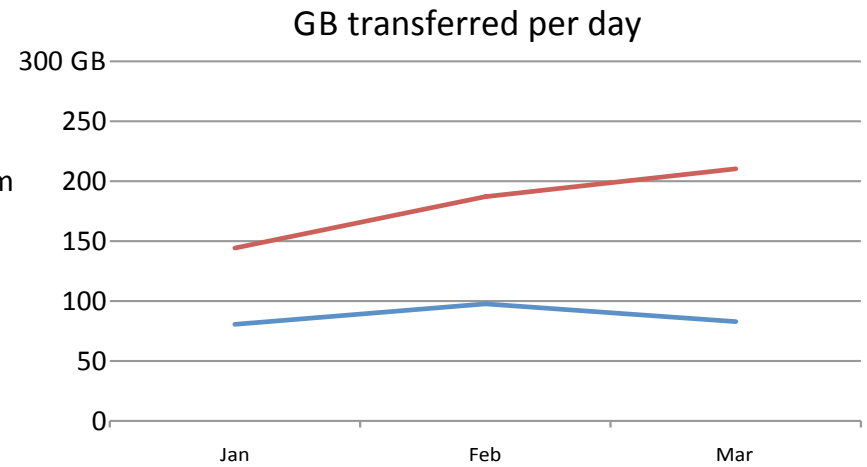

Winter 2011 EEE Usage Overview

Tool Usage Statistics

Compare to last year:

Winter 2010	1,944*	1,502	3,818	1,593	314	294	210	596	28,949
Change:	+316	+336	-159	+80	+44	+158	+45	+140	-24

* Correction: The Winter 2010 class website count was previously reported as 1,019

- 251,849,714 - total hits
- 2,898,409.33 - daily average
- 4,706,069 - highest in one day (Mar 28)

- 7,551.71 - total GB transferred
- 87.02 - daily average
- 180.56 - highest in one day (Mar 15)

Login Statistics – Who used EEE?