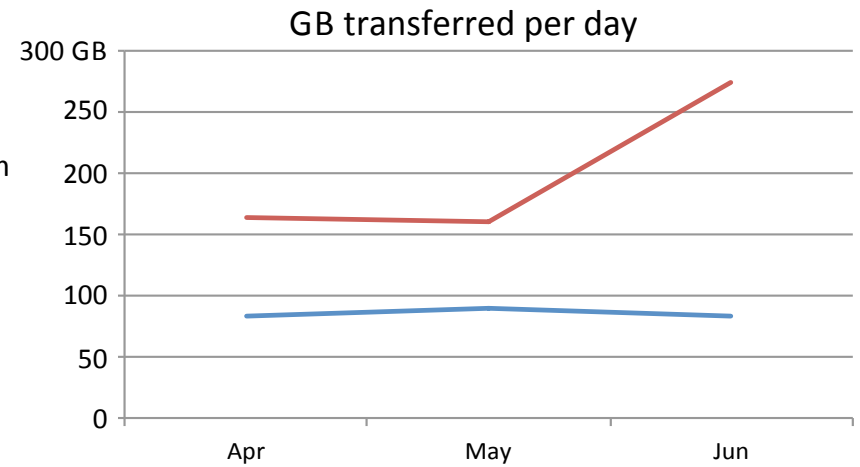

Spring 2011 EEE Usage Overview

Tool Usage Statistics

- 210,231,271 - total hits
- 2,512,745 - daily average
- 4,159,773 - highest in one day (June 6)

- 7,126.79 - total GB transferred
- 85.59 - daily average
- 199.20 - highest in one day (June 7)