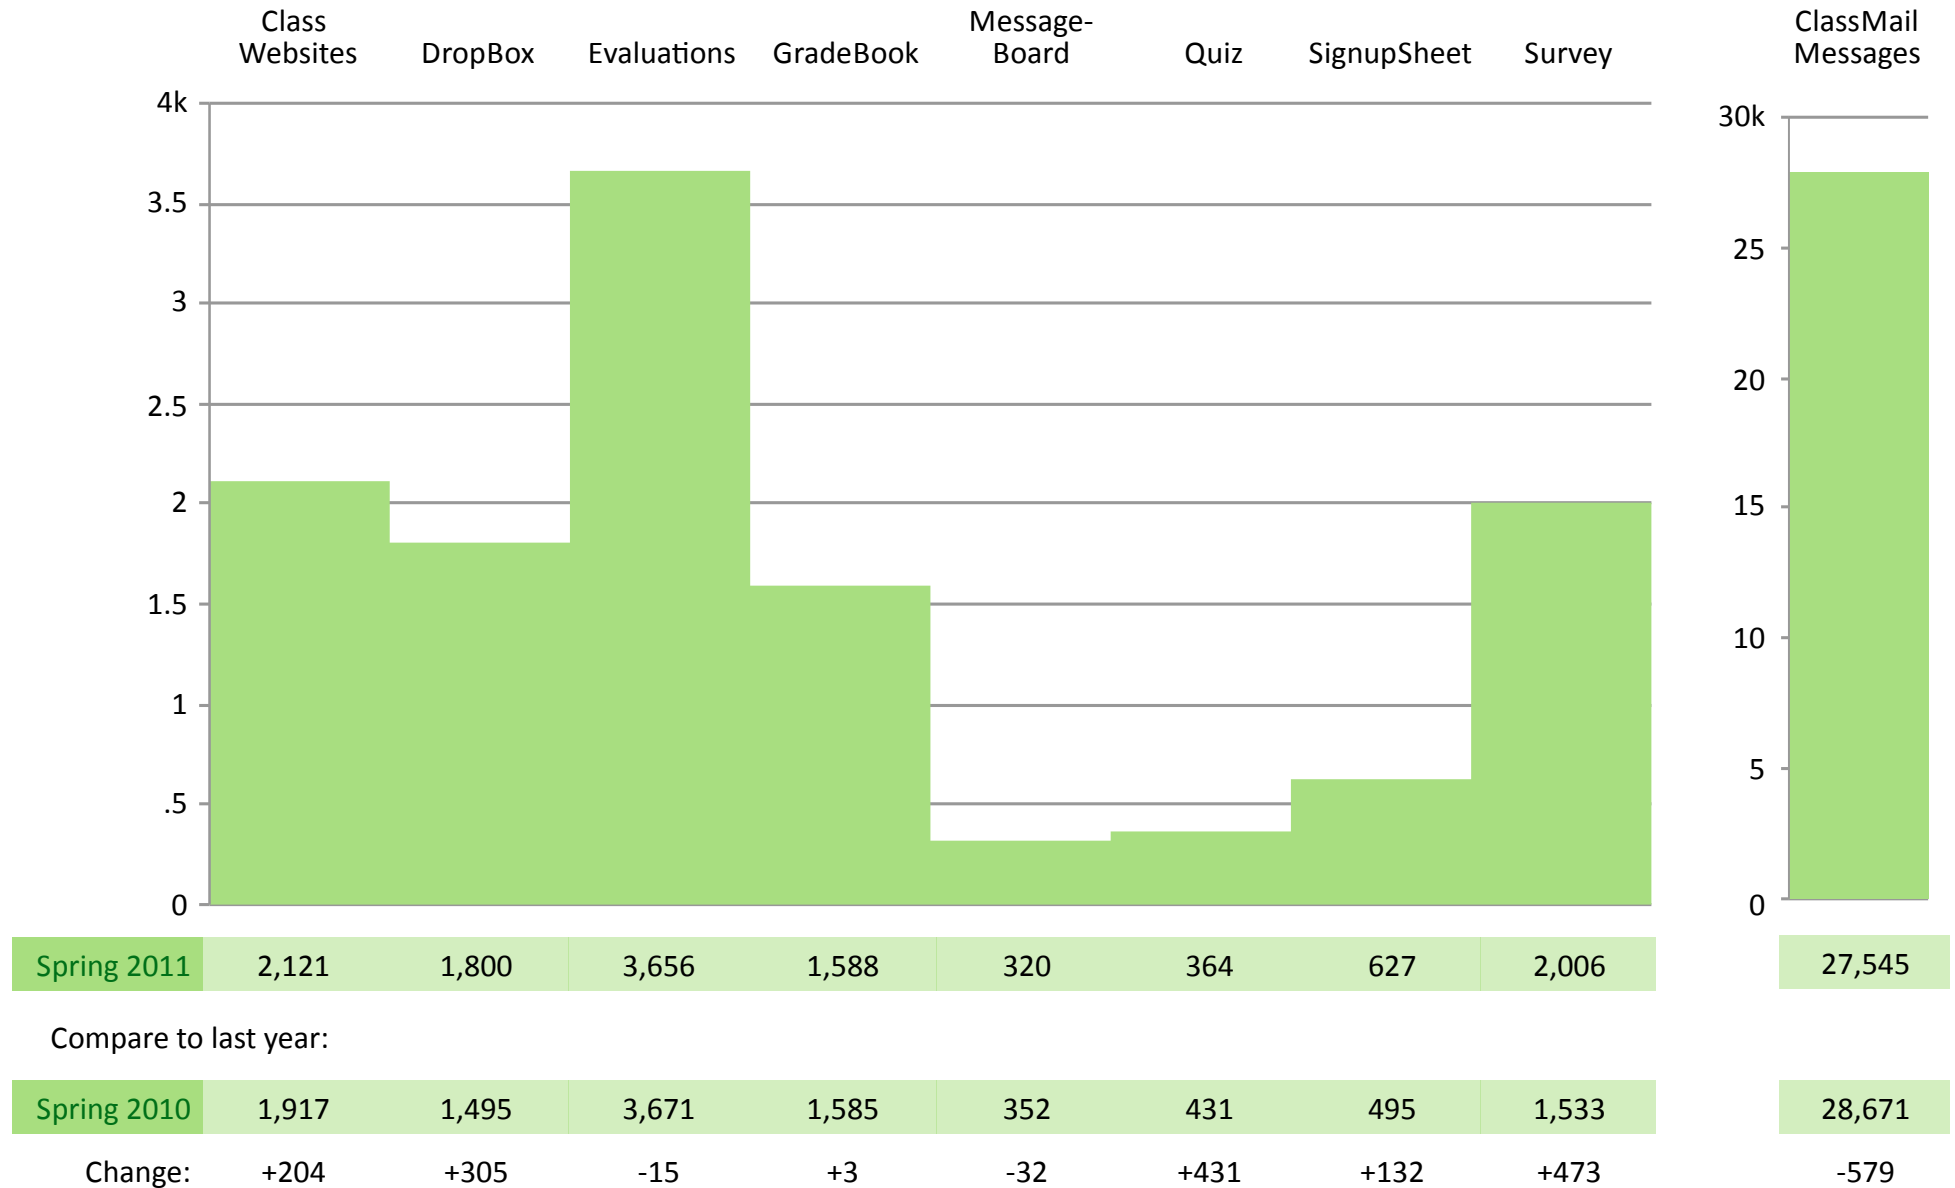

Spring 2011 EEE Usage Overview

Tool Usage Statistics

- 210,231,271 - total hits
- 2,512,745 - daily average
- 4,159,773 - highest in one day (June 6)

- 7,126.79 - total GB transferred
- 85.59 - daily average
- 199.20 - highest in one day (June 7)