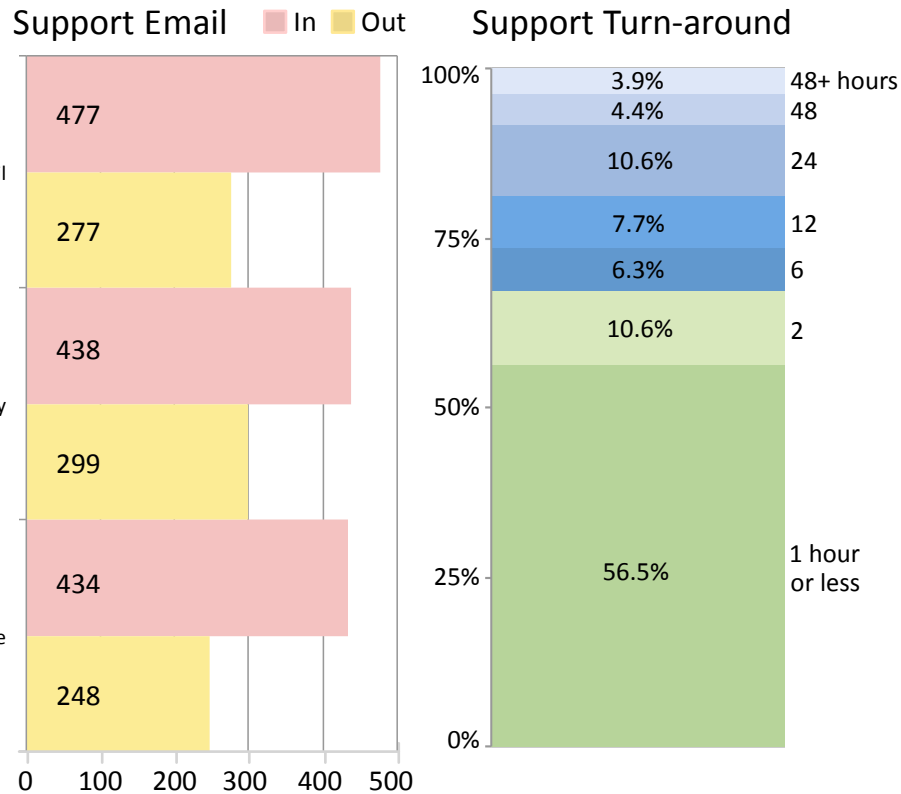

Spring 2011 EEE Usage Overview

Tool Usage Statistics

- 210,231,271 - total hits
- 2,512,745 - daily average
- 4,159,773 - highest in one day (June 6)

- 7,126.79 - total GB transferred
- 85.59 - daily average
- 199.20 - highest in one day (June 7)

Login Statistics – Who used EEE?

Including staff, TAs & grad students, a total of **33,398 unique users logged in to EEE in Spring 2011**

The EEE Team

Briandy Walden
Project Manager

David Pritikin
Quality Assurance Manager