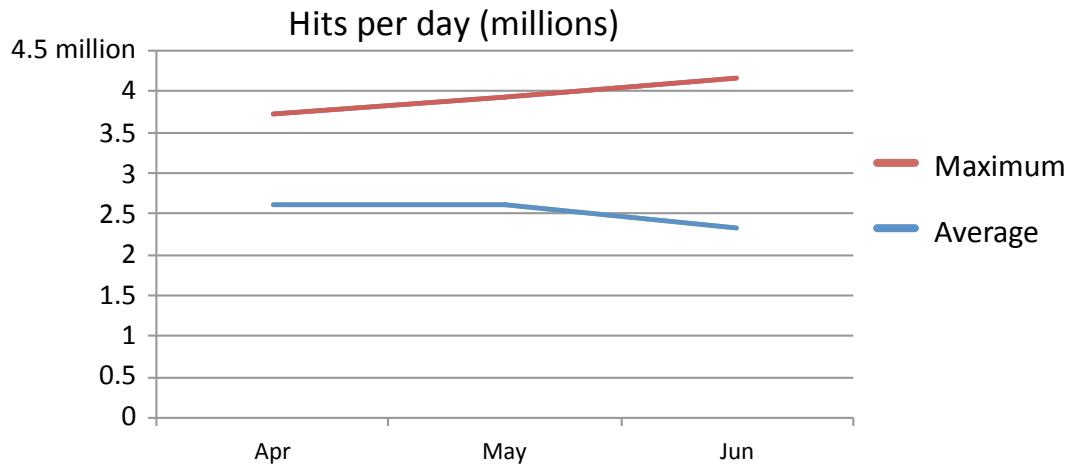

Spring 2011 EEE Usage Overview

Tool Usage Statistics

- 210,231,271 - total hits
- 2,512,745 - daily average
- 4,159,773 - highest in one day (June 6)

- 7,126.79 - total GB transferred
- 85.59 - daily average
- 199.20 - highest in one day (June 7)