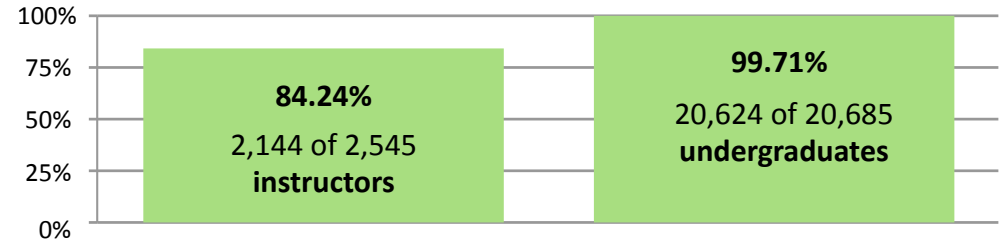

Spring 2011 EEE Usage Overview

Tool Usage Statistics

- 210,231,271 - total hits
- 2,512,745 - daily average
- 4,159,773 - highest in one day (June 6)

- 7,126.79 - total GB transferred
- 85.59 - daily average
- 199.20 - highest in one day (June 7)

Login Statistics – Who used EEE?

Including staff, TAs & grad students, a total of **33,398 unique users logged in to EEE in Spring 2011**

The EEE Team

Briandy Walden
Project Manager

David Pritikin
Quality Assurance Manager