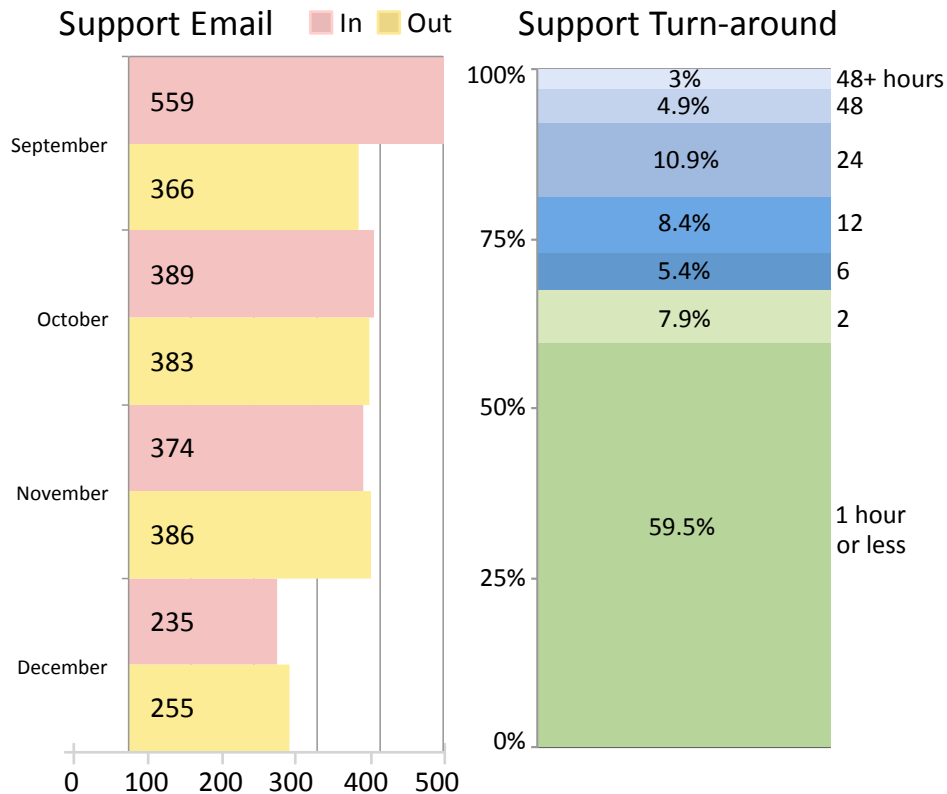

Fall 2011 EEE Usage Overview

Tool Usage Statistics

Compare to last year:

Fall 2010	2,339	1,934	4,273	1,871	368	534	549	1,839	30,522
Change:	-165	+188	-258	+125	+9	+143	+58	-168	-770

- 249,592,986 - total hits
- 2,280,667 - daily average
- 4,049,397 - highest in one day (November 28)

- 10,316.97 - total GB transferred
- 96.41 - daily average
- 340.26 - highest in one day (December 6)

Login Statistics – Who used EEE?

Including staff, TAs & grad students, a total of **34,587 unique users** logged in to EEE in Fall 2011