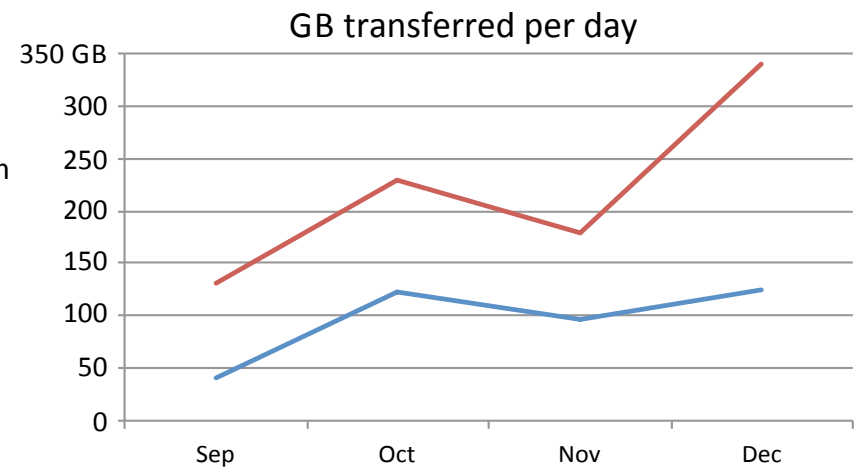

Fall 2011 EEE Usage Overview

Tool Usage Statistics

Compare to last year:

Fall 2010	2,339	1,934	4,273	1,871	368	534	549	1,839	30,522
Change:	-165	+188	-258	+125	+9	+143	+58	-168	-770

- 249,592,986 - total hits
- 2,280,667 - daily average
- 4,049,397 - highest in one day (November 28)

- 10,316.97 - total GB transferred
- 96.41 - daily average
- 340.26 - highest in one day (December 6)

Login Statistics – Who used EEE?

Including staff, TAs & grad students, a total of **34,587 unique users** logged in to EEE in Fall 2011