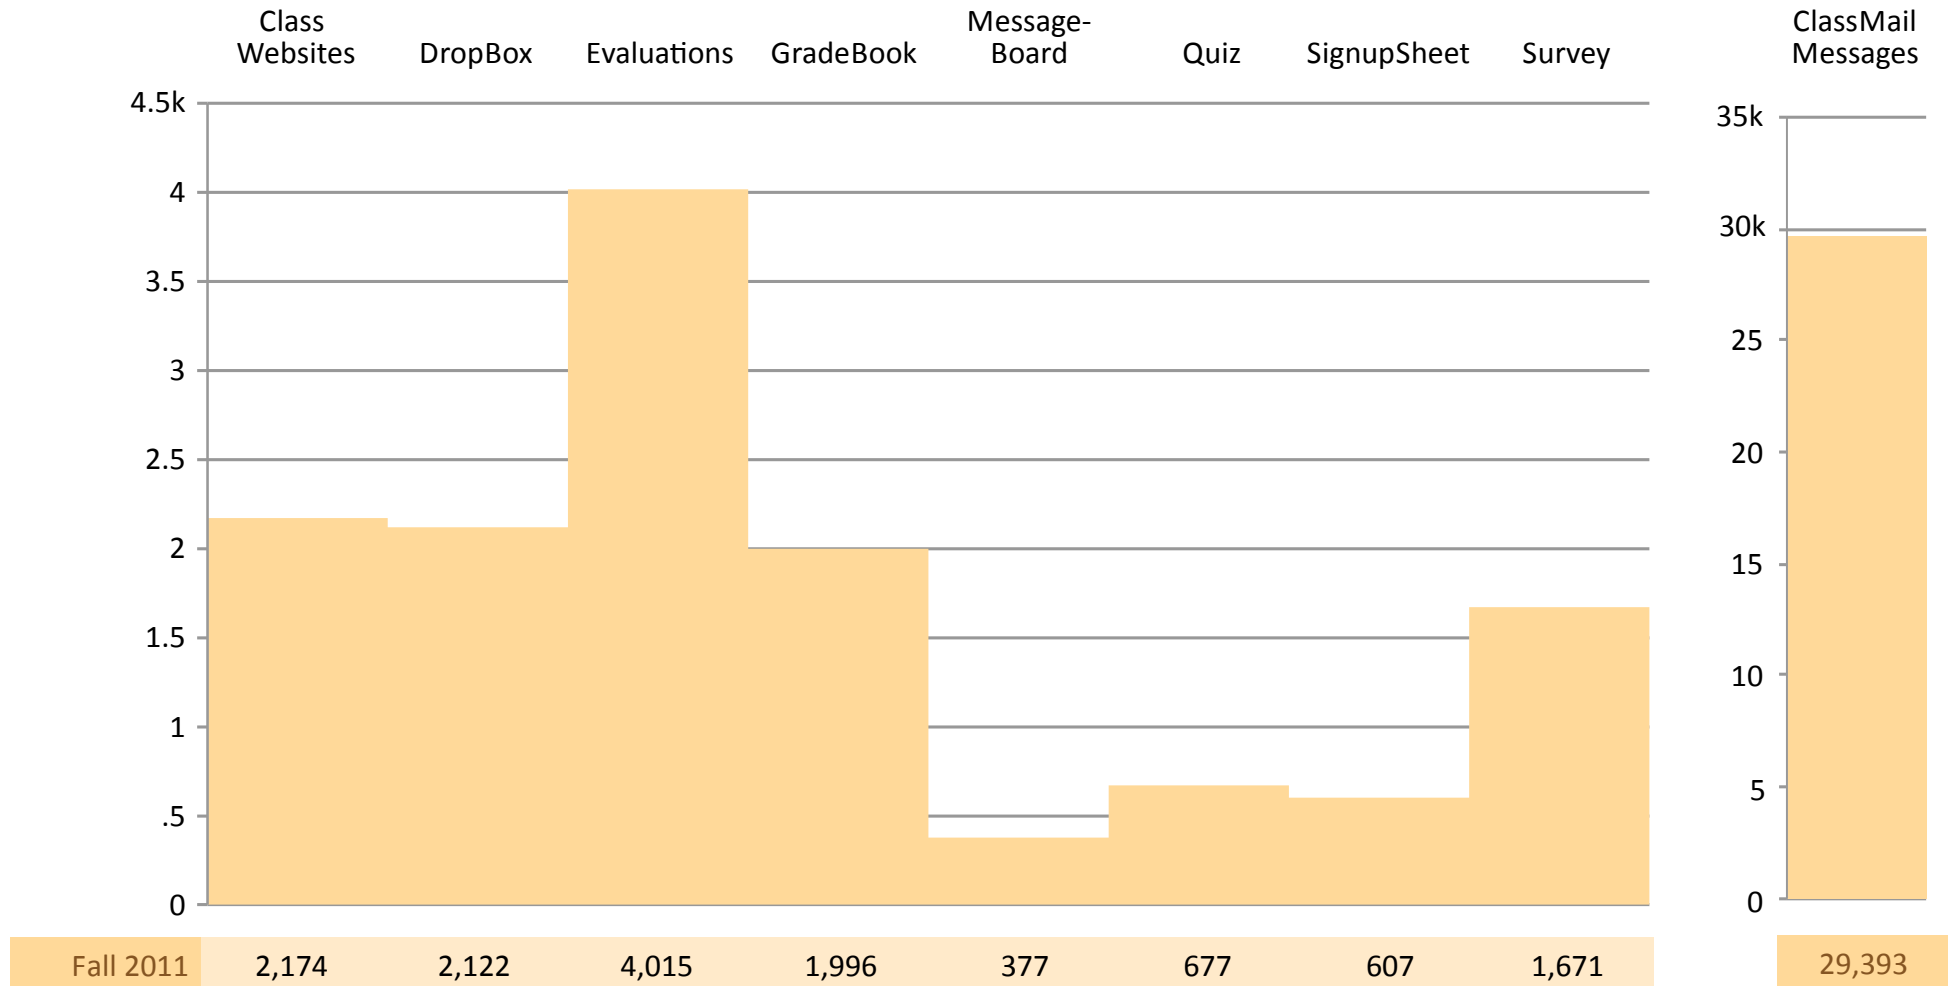

Fall 2011 EEE Usage Overview

Tool Usage Statistics

Compare to last year:

Fall 2010	2,339	1,934	4,273	1,871	368	534	549	1,839	30,522
Change:	-165	+188	-258	+125	+9	+143	+58	-168	-770

- 249,592,986 - total hits
- 2,280,667 - daily average
- 4,049,397 - highest in one day (November 28)

- 10,316.97 - total GB transferred
- 96.41 - daily average
- 340.26 - highest in one day (December 6)

Login Statistics – Who used EEE?

Including staff, TAs & grad students, a total of **34,587 unique users** logged in to EEE in Fall 2011