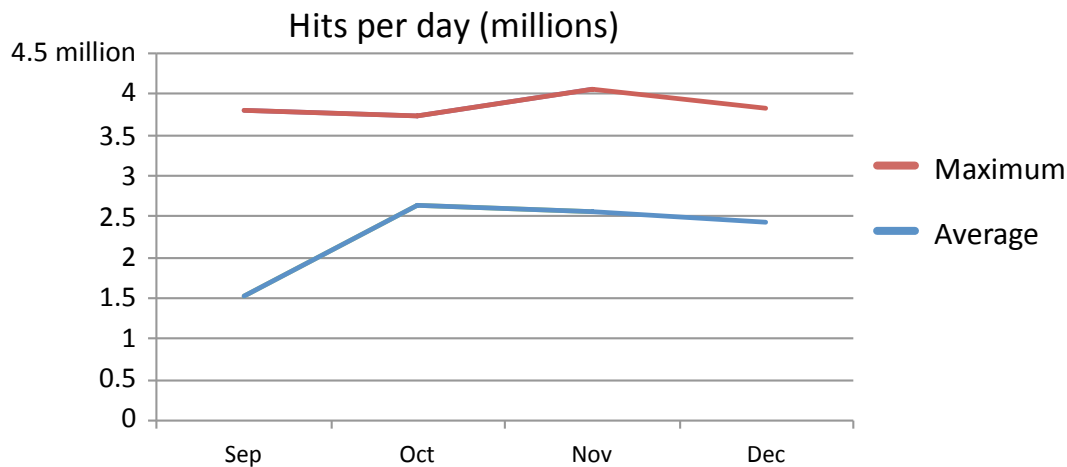

Fall 2011 EEE Usage Overview

Tool Usage Statistics

Compare to last year:

Fall 2010	2,339	1,934	4,273	1,871	368	534	549	1,839	30,522
Change:	-165	+188	-258	+125	+9	+143	+58	-168	-770

- 249,592,986 - total hits
- 2,280,667 - daily average
- 4,049,397 - highest in one day (November 28)

- 10,316.97 - total GB transferred
- 96.41 - daily average
- 340.26 - highest in one day (December 6)

Login Statistics – Who used EEE?

Including staff, TAs & grad students, a total of **34,587 unique users** logged in to EEE in Fall 2011