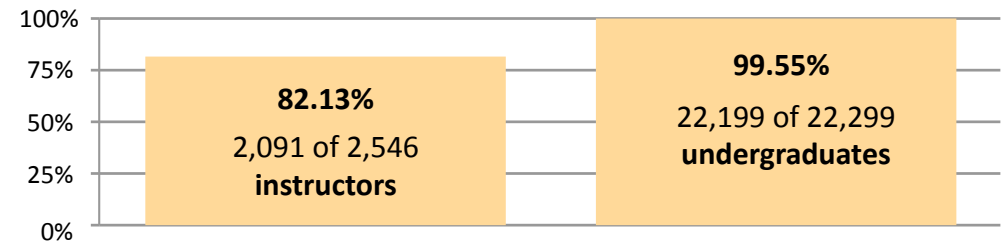

Fall 2011 EEE Usage Overview

Tool Usage Statistics

Compare to last year:

Fall 2010	2,339	1,934	4,273	1,871	368	534	549	1,839	30,522
Change:	-165	+188	-258	+125	+9	+143	+58	-168	-770

- 249,592,986 - total hits
- 2,280,667 - daily average
- 4,049,397 - highest in one day (November 28)

- 10,316.97 - total GB transferred
- 96.41 - daily average
- 340.26 - highest in one day (December 6)

Login Statistics – Who used EEE?

Including staff, TAs & grad students, a total of **34,587 unique users** logged in to EEE in Fall 2011