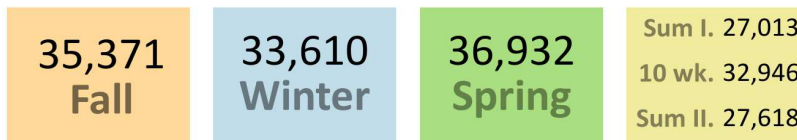

2012 - 2013 Academic Year EEE Usage Overview

Tool Usage Statistics (number of instances)

	Class Web Site	DropBox	Evaluation	GradeBook	MessageBoard	Quiz	Signup	Survey	Class Email Messages
Fall	2,032	2,229	4,290	1,780	359	883	779	1,247	30,851
Winter	2,096	2,269	3,893	1,826	360	765	404	954	30,249
Spring	1,925	3,893	3,578	1,631	321	518	1,059	2,253	31,706
Summer	659	868	1,473	680	100	394	231	722	7,807
Total	6,712	7,335	13,234	5,917	1,140	2,560	2,473	5,176	100,613

38,979.91 - total GB transferred 107.32 - daily average
 418.96 - highest in one day (December 10, 2012)

Who accessed EEE?

Including, staff, TAs & grad students, total unique users who accessed EEE:

Support Email