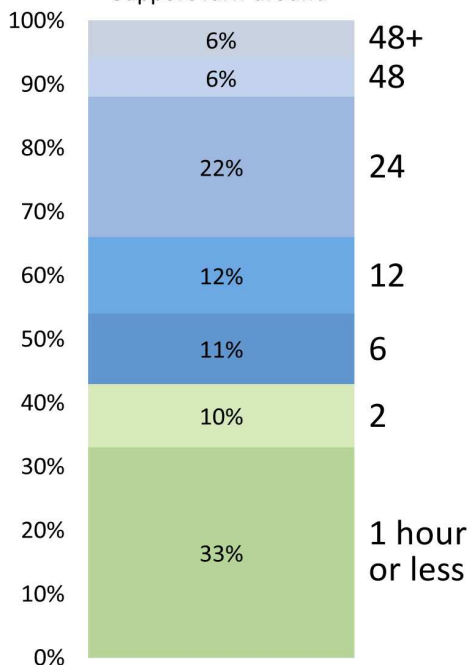

Support Turn-around

The EEE Web Team

Briandy Walden
Project & Team Management

Kelsey Layos
Operational Management
Project & Team Management

Su Wang
Programming

Brian Payne
Programming

Caryn Neiswender
Instructional Technology
Support

Ray Vadnais
Design & Business Analysis

David Pritikin
Quality Assurance

Jeremy Thacker
Programming

Dennis Vidovich
Programming