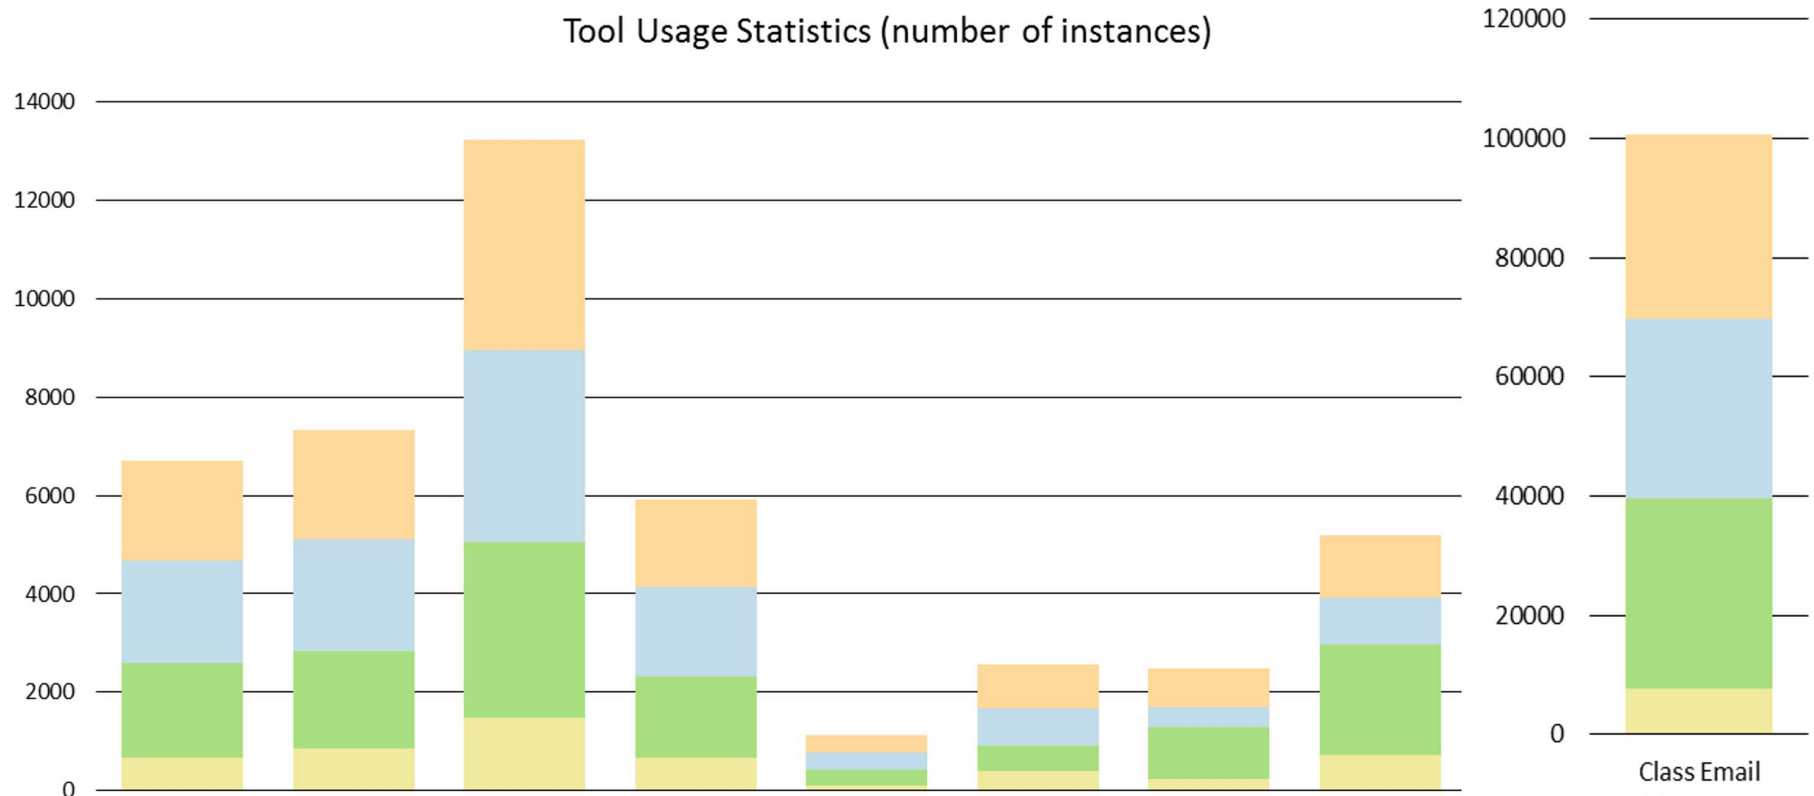

2012 - 2013 Academic Year EEE Usage Overview

Tool Usage Statistics (number of instances)

	Class Web Site	DropBox	Evaluation	GradeBook	MessageBoard	Quiz	Signup	Survey	Class Email Messages
Fall	2,032	2,229	4,290	1,780	359	883	779	1,247	30,851
Winter	2,096	2,269	3,893	1,826	360	765	404	954	30,249
Spring	1,925	3,893	3,578	1,631	321	518	1,059	2,253	31,706
Summer	659	868	1,473	680	100	394	231	722	7,807
Total	6,712	7,335	13,234	5,917	1,140	2,560	2,473	5,176	100,613

38,979.91 - total GB transferred 107.32 - daily average
 418.96 - highest in one day (December 10, 2012)

Who accessed EEE?

Including, staff, TAs & grad students, total unique users who accessed EEE:

Support Email