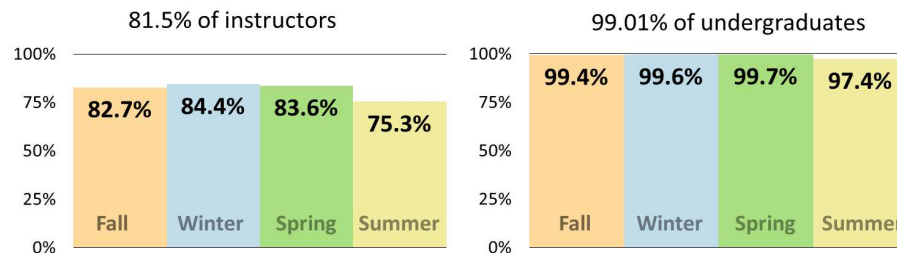

2012 - 2013 Academic Year EEE Usage Overview

Tool Usage Statistics (number of instances)

	Class Web Site	DropBox	Evaluation	GradeBook	MessageBoard	Quiz	Signup	Survey	Class Email Messages
Fall	2,032	2,229	4,290	1,780	359	883	779	1,247	30,851
Winter	2,096	2,269	3,893	1,826	360	765	404	954	30,249
Spring	1,925	3,893	3,578	1,631	321	518	1,059	2,253	31,706
Summer	659	868	1,473	680	100	394	231	722	7,807
Total	6,712	7,335	13,234	5,917	1,140	2,560	2,473	5,176	100,613

38,979.91 - total GB transferred 107.32 - daily average
 418.96 - highest in one day (December 10, 2012)

Who accessed EEE?

Including, staff, TAs & grad students, total unique users who accessed EEE:

Support Email