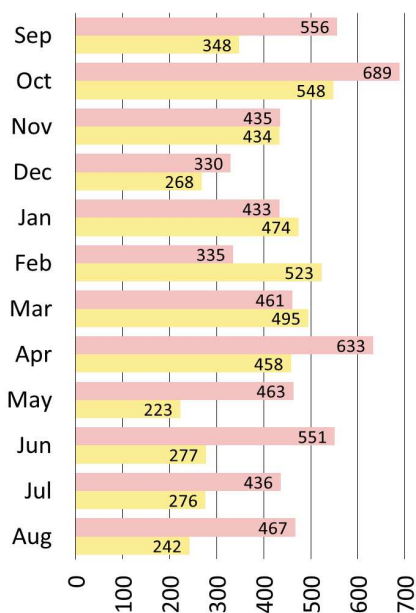

2012 - 2013 Academic Year EEE Usage Overview

Tool Usage Statistics (number of instances)

	Class Web Site	DropBox	Evaluation	GradeBook	MessageBoard	Quiz	Signup	Survey	Class Email Messages
Fall	2,032	2,229	4,290	1,780	359	883	779	1,247	30,851
Winter	2,096	2,269	3,893	1,826	360	765	404	954	30,249
Spring	1,925	3,893	3,578	1,631	321	518	1,059	2,253	31,706
Summer	659	868	1,473	680	100	394	231	722	7,807
Total	6,712	7,335	13,234	5,917	1,140	2,560	2,473	5,176	100,613

38,979.91 - total GB transferred 107.32 - daily average
 418.96 - highest in one day (December 10, 2012)

Who accessed EEE?

Including, staff, TAs & grad students, total unique users who accessed EEE:

Support Email