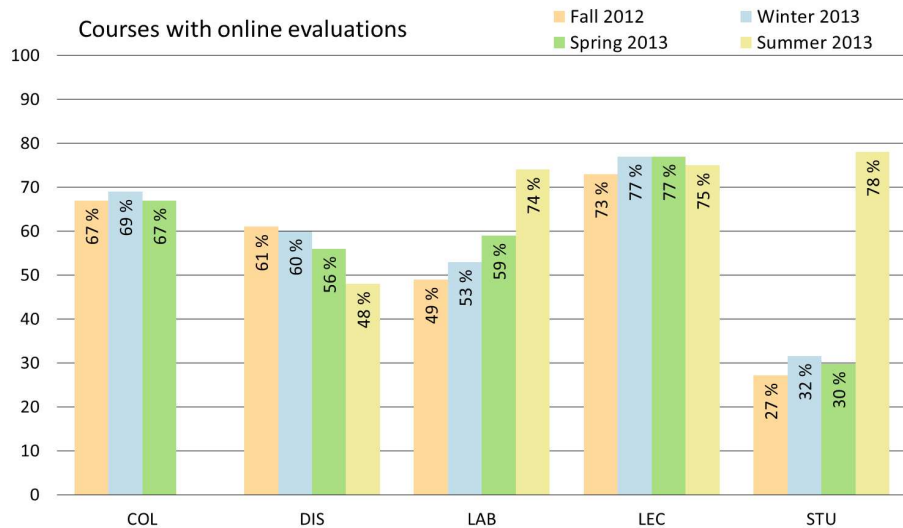

2012 - 2013 Academic Year EEE Usage Overview

Tool Usage Statistics (number of instances)

	Class Web Site	DropBox	Evaluation	GradeBook	MessageBoard	Quiz	Signup	Survey	Class Email Messages
Fall	2,032	2,229	4,290	1,780	359	883	779	1,247	30,851
Winter	2,096	2,269	3,893	1,826	360	765	404	954	30,249
Spring	1,925	3,893	3,578	1,631	321	518	1,059	2,253	31,706
Summer	659	868	1,473	680	100	394	231	722	7,807
Total	6,712	7,335	13,234	5,917	1,140	2,560	2,473	5,176	100,613

38,979.91 - total GB transferred 107.32 - daily average
 418.96 - highest in one day (December 10, 2012)

Who accessed EEE?

Including, staff, TAs & grad students, total unique users who accessed EEE:

Support Email