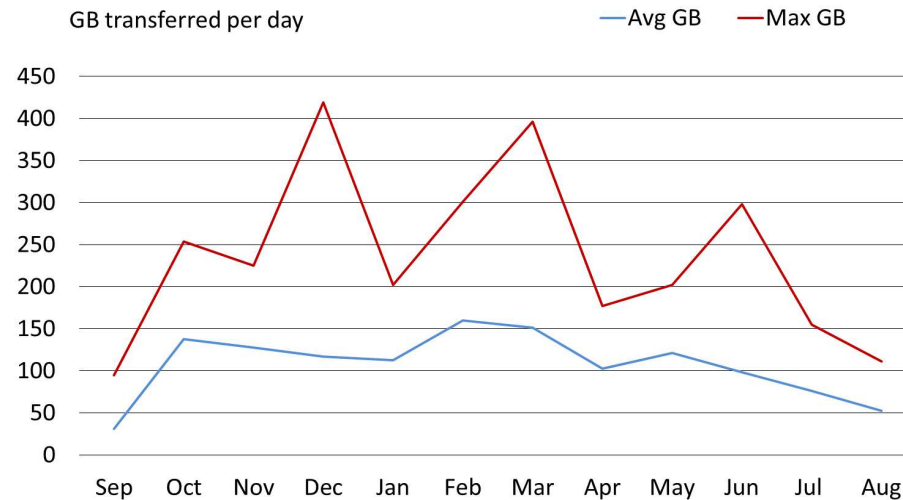

2012 - 2013 Academic Year EEE Usage Overview

Tool Usage Statistics (number of instances)

	Class Web Site	DropBox	Evaluation	GradeBook	MessageBoard	Quiz	Signup	Survey	Class Email Messages
Fall	2,032	2,229	4,290	1,780	359	883	779	1,247	30,851
Winter	2,096	2,269	3,893	1,826	360	765	404	954	30,249
Spring	1,925	3,893	3,578	1,631	321	518	1,059	2,253	31,706
Summer	659	868	1,473	680	100	394	231	722	7,807
Total	6,712	7,335	13,234	5,917	1,140	2,560	2,473	5,176	100,613

38,979.91 - total GB transferred 107.32 - daily average
 418.96 - highest in one day (December 10, 2012)

Who accessed EEE?

Including, staff, TAs & grad students, total unique users who accessed EEE:

Support Email