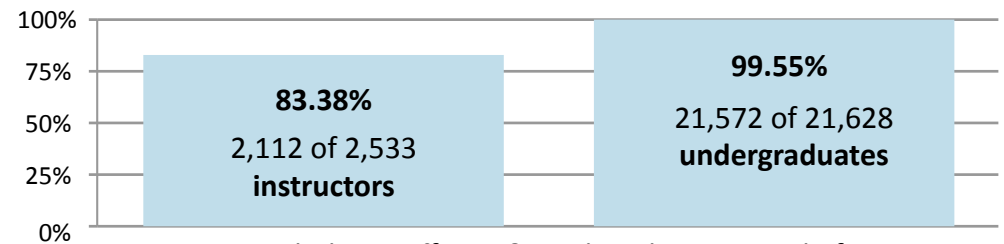

Fewer courses were listed in Winter 2012 compared to Winter 2011.

Tool Usage Statistics

	Winter 2012	Winter 2011	Change
Class Websites	1,989	2,260	-271
DropBox	2,285	1,838	+447
Evaluations	3,687	3,659	+28
GradeBook	1,752	1,673	+79
Message-Board	344	358	-14
Quiz	626	452	+174
SignupSheet	363	255	+108
Survey	838	736	+102
ClassMail Messages	29,275	28,925	+350

- 223,984,232 - total hits
- 2,465,249 - daily average
- 3,897,023 - highest in one day (January 9)

- 9,663.42 - total GB transferred
- 106.56 - daily average
- 264.77 - highest in one day (March 19)

Login Statistics – Who used EEE?