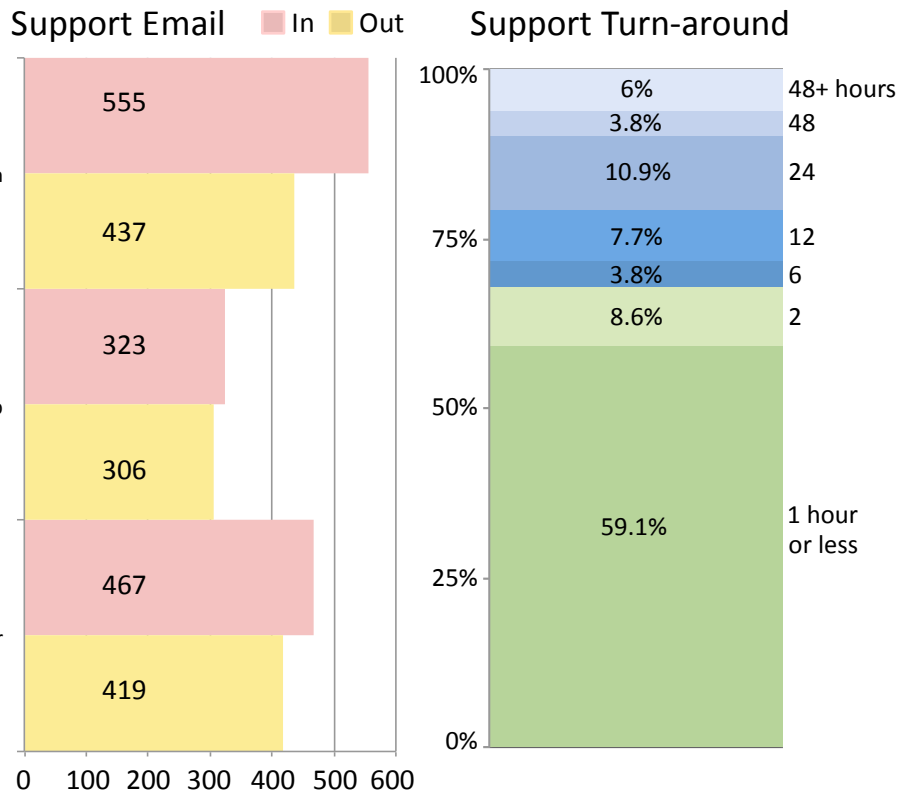

Fewer courses were listed in Winter 2012 compared to Winter 2011.

Tool Usage Statistics

	Winter 2012	Winter 2011	Change
Class Websites	1,989	2,260	-271
DropBox	2,285	1,838	+447
Evaluations	3,687	3,659	+28
GradeBook	1,752	1,673	+79
Message-Board	344	358	-14
Quiz	626	452	+174
SignupSheet	363	255	+108
Survey	838	736	+102
ClassMail Messages	29,275	28,925	+350

- 223,984,232 - total hits
- 2,465,249 - daily average
- 3,897,023 - highest in one day (January 9)

- 9,663.42 - total GB transferred
- 106.56 - daily average
- 264.77 - highest in one day (March 19)

Login Statistics – Who used EEE?