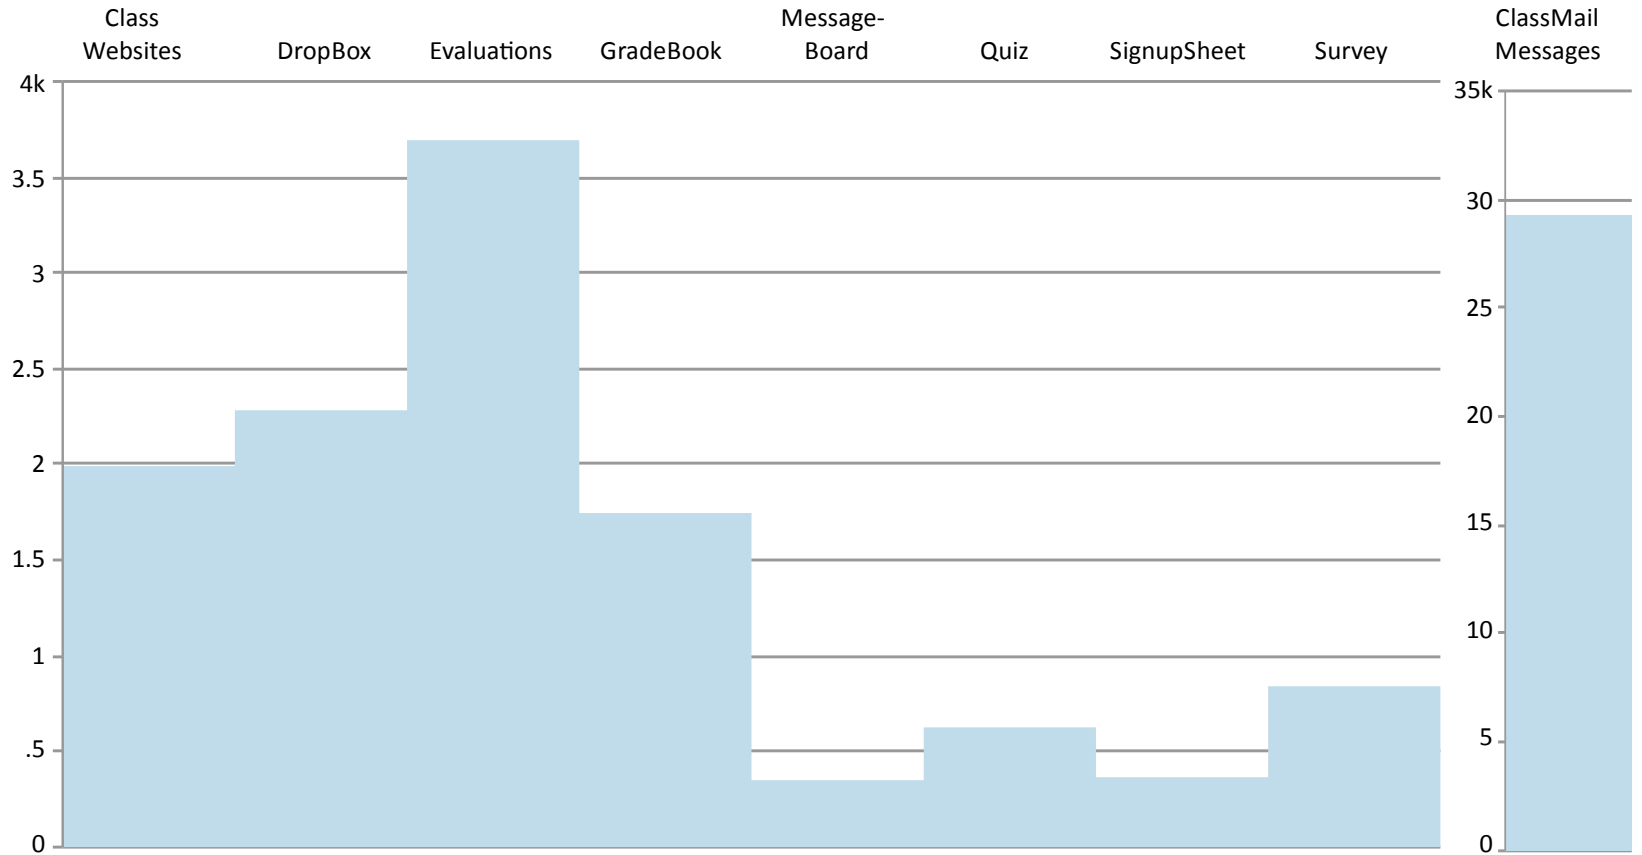

Winter 2012 EEE Usage Overview

Courses

	Winter	
	2012	2011
ACT	228	230
COL	13	15
DIS	1,377	1,579
FLD	390	351
LAB	678	717
LEC	1,211	1,403
RES	2,084	1,919
SEM	1,092	1,113
STU	268	259
TAP	173	396
TUT	2,385	2,331
Total	10,205	10,313

Fewer courses were listed in Winter 2012 compared to Winter 2011.

Tool Usage Statistics

	Winter 2012	Winter 2011	Change
Class Websites	1,989	2,260	-271
DropBox	2,285	1,838	+447
Evaluations	3,687	3,659	+28
GradeBook	1,752	1,673	+79
Message-Board	344	358	-14
Quiz	626	452	+174
SignupSheet	363	255	+108
Survey	838	736	+102
ClassMail Messages	29,275	28,925	+350

- 223,984,232 - total hits
- 2,465,249 - daily average
- 3,897,023 - highest in one day (January 9)

- 9,663.42 - total GB transferred
- 106.56 - daily average
- 264.77 - highest in one day (March 19)

Login Statistics – Who used EEE?