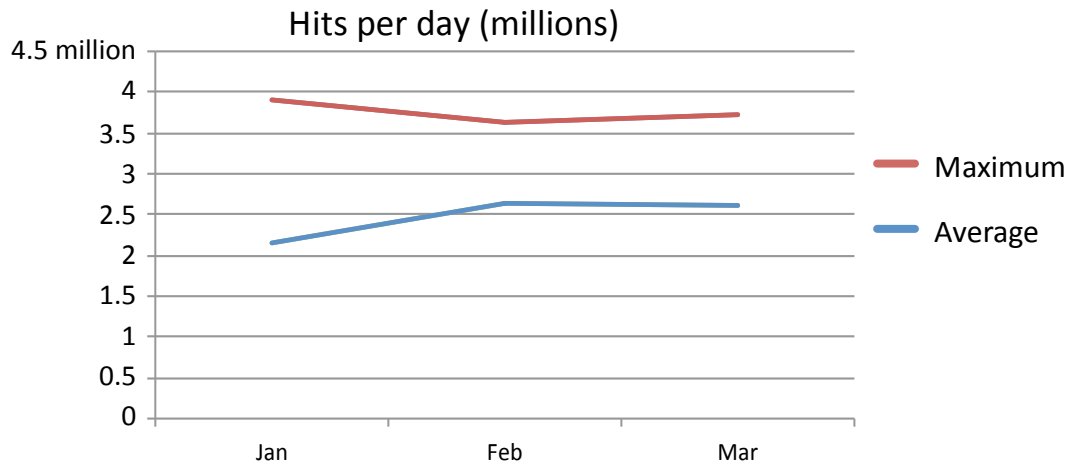

Winter 2012 EEE Usage Overview

Courses

	Winter	
	2012	2011
ACT	228	230
COL	13	15
DIS	1,377	1,579
FLD	390	351
LAB	678	717
LEC	1,211	1,403
RES	2,084	1,919
SEM	1,092	1,113
STU	268	259
TAP	173	396
TUT	2,385	2,331
Total	10,205	10,313

Fewer courses were listed in Winter 2012 compared to Winter 2011.

Tool Usage Statistics

	Winter 2012	Winter 2011	Change
Class Websites	1,989	2,260	-271
DropBox	2,285	1,838	+447
Evaluations	3,687	3,659	+28
GradeBook	1,752	1,673	+79
Message-Board	344	358	-14
Quiz	626	452	+174
SignupSheet	363	255	+108
Survey	838	736	+102
ClassMail Messages	29,275	28,925	+350

- 223,984,232 - total hits
- 2,465,249 - daily average
- 3,897,023 - highest in one day (January 9)

- 9,663.42 - total GB transferred
- 106.56 - daily average
- 264.77 - highest in one day (March 19)

Login Statistics – Who used EEE?