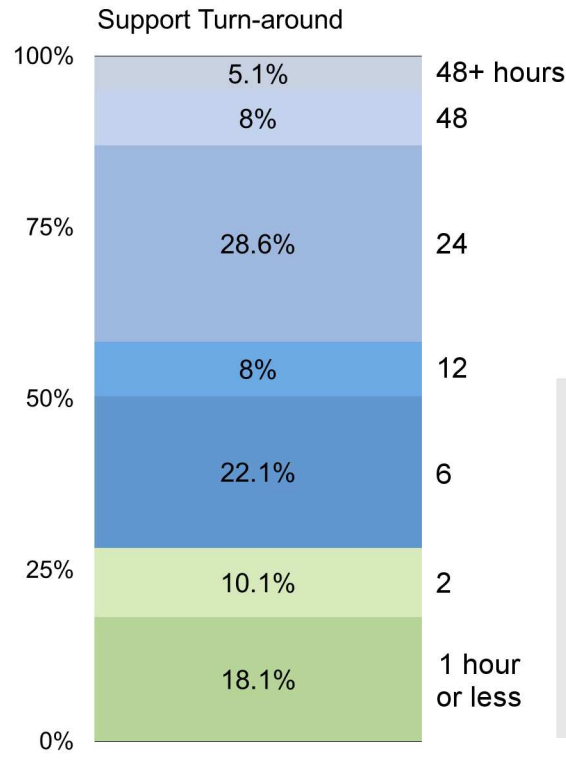

Fall 2014 EEE Usage Overview

Tool Usage Statistics

- 244,279,947 - total hits
- 3,015,801 - daily average
- 4,386,238 - highest in one day (Nov. 3)

- 11,520.73 - total GB transferred
- 145.83 - daily average
- 303.65 - highest in one day (Dec. 15)