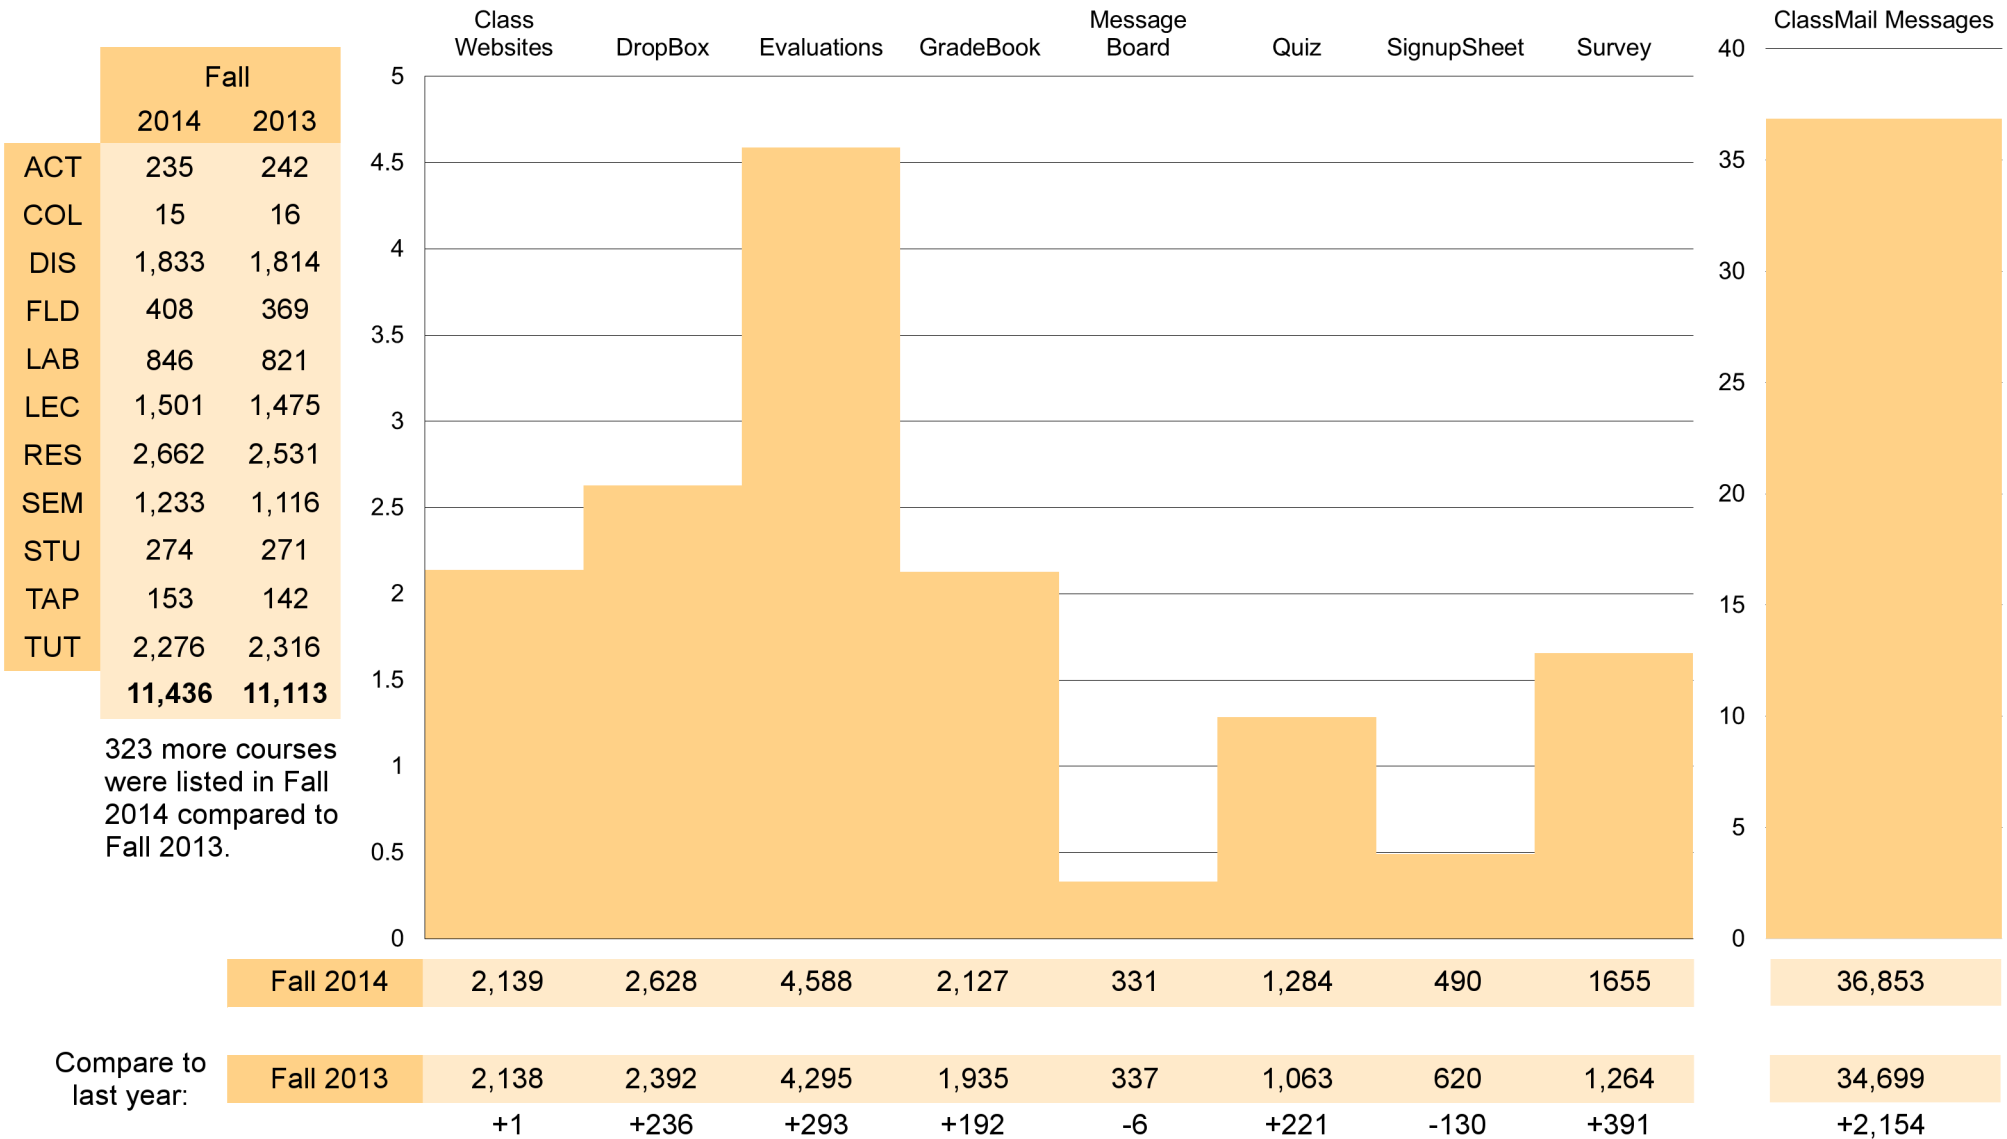

Fall 2014 EEE Usage Overview

Tool Usage Statistics

- 244,279,947 - total hits
- 3,015,801 - daily average
- 4,386,238 - highest in one day (Nov. 3)

- 11,520.73 - total GB transferred
- 145.83 - daily average
- 303.65 - highest in one day (Dec. 15)