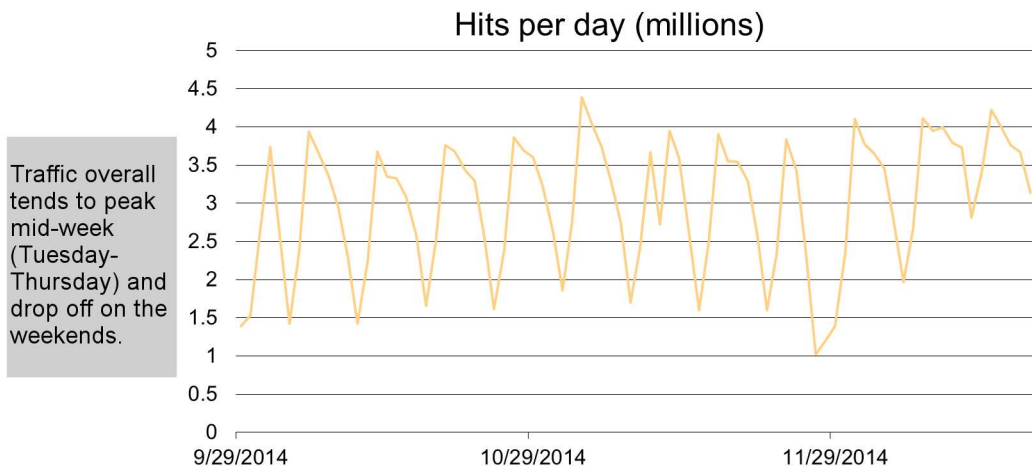

Fall 2014 EEE Usage Overview

Tool Usage Statistics

- 244,279,947 - total hits
- 3,015,801 - daily average
- 4,386,238 - highest in one day (Nov. 3)

- 11,520.73 - total GB transferred
- 145.83 - daily average
- 303.65 - highest in one day (Dec. 15)