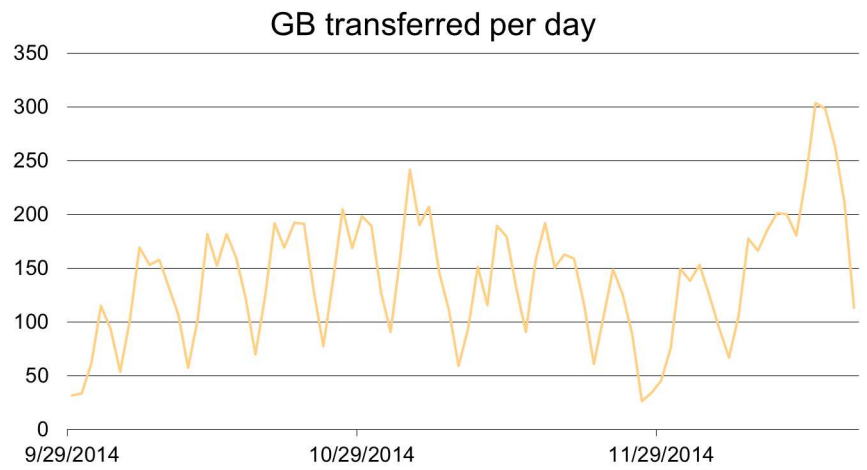

Fall 2014 EEE Usage Overview

Tool Usage Statistics

- 244,279,947 - total hits
- 3,015,801 - daily average
- 4,386,238 - highest in one day (Nov. 3)

- 11,520.73 - total GB transferred
- 145.83 - daily average
- 303.65 - highest in one day (Dec. 15)