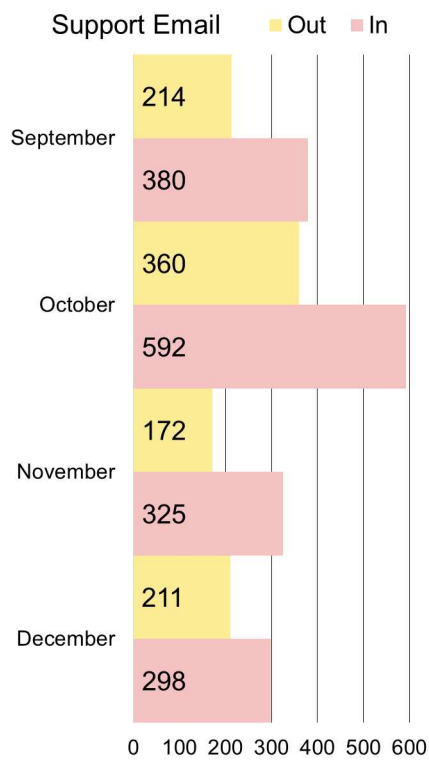

Fall 2014 EEE Usage Overview

Tool Usage Statistics

- 244,279,947 - total hits
- 3,015,801 - daily average
- 4,386,238 - highest in one day (Nov. 3)

- 11,520.73 - total GB transferred
- 145.83 - daily average
- 303.65 - highest in one day (Dec. 15)