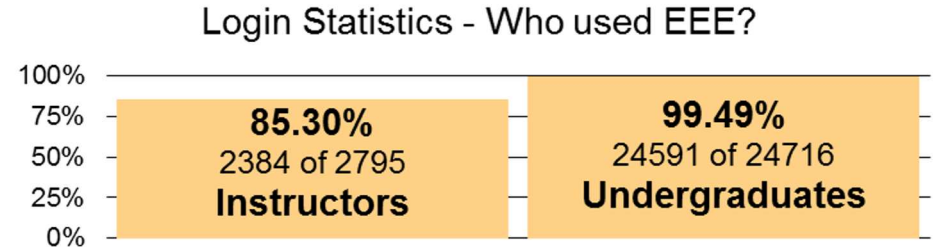

Fall 2014 EEE Usage Overview

Tool Usage Statistics

- 244,279,947 - total hits
- 3,015,801 - daily average
- 4,386,238 - highest in one day (Nov. 3)

- 11,520.73 - total GB transferred
- 145.83 - daily average
- 303.65 - highest in one day (Dec. 15)