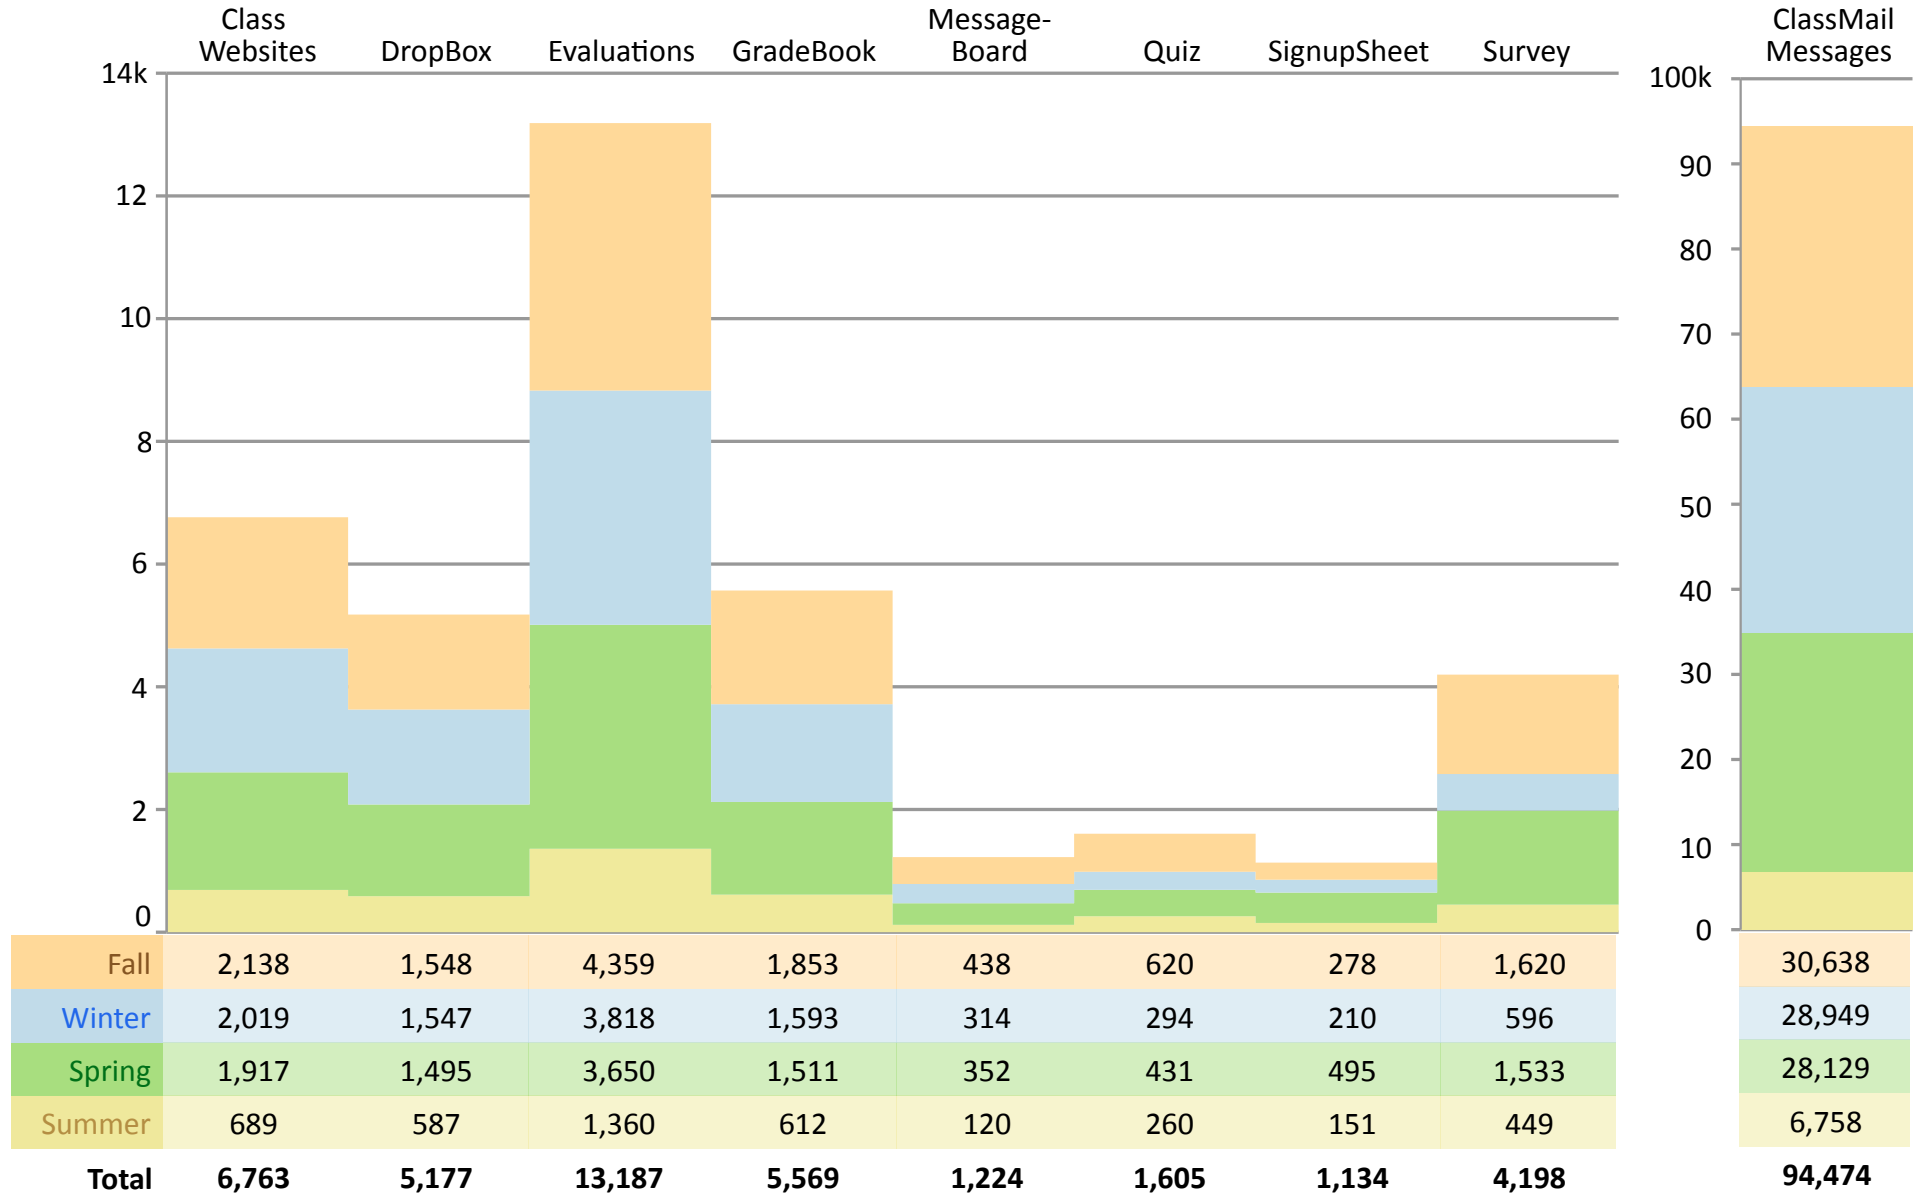

2009 - 2010 Academic Year EEE Usage Overview

Tool Usage Statistics

Hits per day (millions)

- 696,907,340 – total hits
- 2,299,208 – daily average
- 4,595,913 – highest in one day (Nov 30, 2009)

GB transferred per day

- 21,534.11 – total GB transferred
- 71.16 – daily average
- 222.46 – highest in one day (Jun 6, 2010)

Support Email

Support Turn-around

Login Statistics

The EEE Team

Briandy Walden
Project Manager

David Pritikin
Quality Assurance Manager