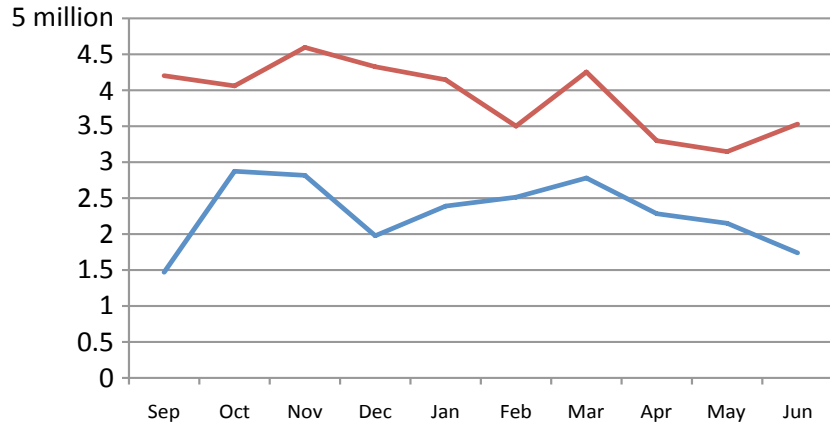

2009 - 2010 Academic Year EEE Usage Overview

Tool Usage Statistics

Hits per day (millions)

- 696,907,340 – total hits
- 2,299,208 – daily average
- 4,595,913 – highest in one day (Nov 30, 2009)

GB transferred per day

- 21,534.11 – total GB transferred
- 71.16 – daily average
- 222.46 – highest in one day (Jun 6, 2010)

Support Email

Support Turn-around

Login Statistics

The EEE Team

Briandy Walden
Project Manager

David Pritikin
Quality Assurance Manager