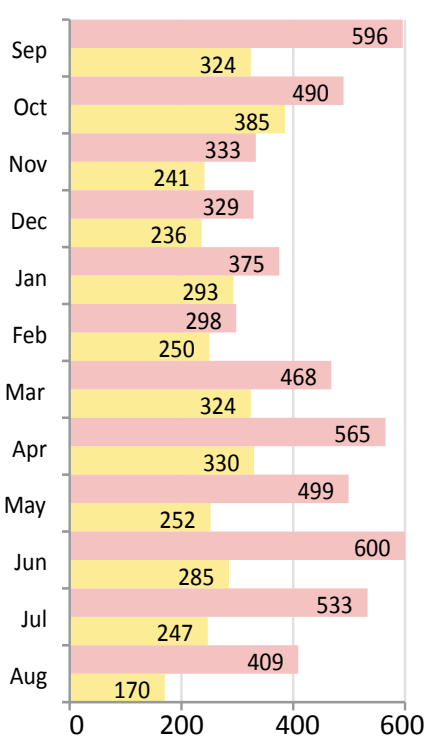

2009 - 2010 Academic Year EEE Usage Overview

Tool Usage Statistics

Hits per day (millions)

- 696,907,340 – total hits
- 2,299,208 – daily average
- 4,595,913 – highest in one day (Nov 30, 2009)

GB transferred per day

- 21,534.11 – total GB transferred
- 71.16 – daily average
- 222.46 – highest in one day (Jun 6, 2010)

Support Email

Support Turn-around

Login Statistics

The EEE Team

Briandy Walden
Project Manager

David Pritikin
Quality Assurance Manager