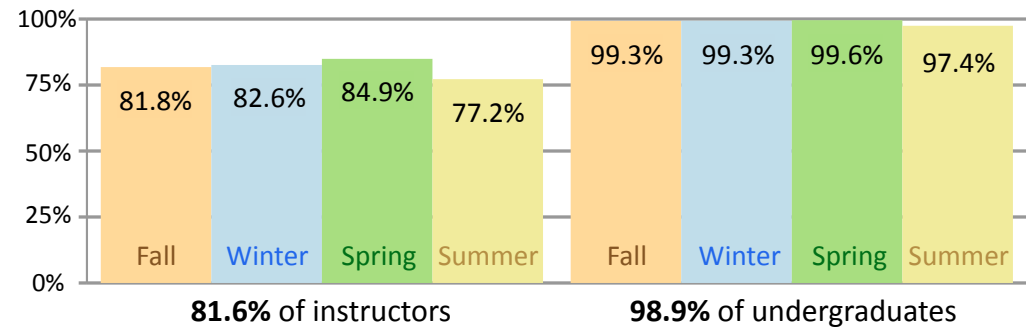

2009 - 2010 Academic Year EEE Usage Overview

Tool Usage Statistics

Hits per day (millions)

- 696,907,340 – total hits
- 2,299,208 – daily average
- 4,595,913 – highest in one day (Nov 30, 2009)

GB transferred per day

- 21,534.11 – total GB transferred
- 71.16 – daily average
- 222.46 – highest in one day (Jun 6, 2010)

Support Email

Support Turn-around

Login Statistics

The EEE Team

Briandy Walden
Project Manager

David Pritikin
Quality Assurance Manager