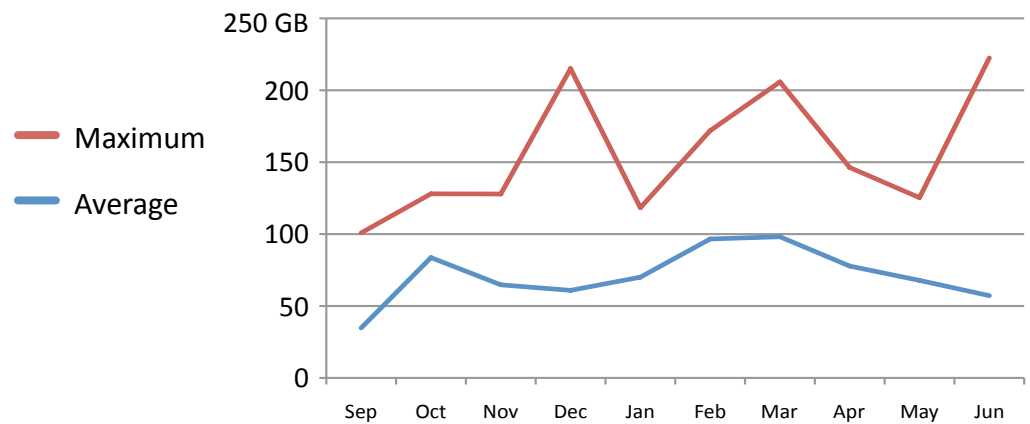

2009 - 2010 Academic Year EEE Usage Overview

Tool Usage Statistics

Hits per day (millions)

- 696,907,340 – total hits
- 2,299,208 – daily average
- 4,595,913 – highest in one day (Nov 30, 2009)

GB transferred per day

- 21,534.11 – total GB transferred
- 71.16 – daily average
- 222.46 – highest in one day (Jun 6, 2010)

Support Email

Support Turn-around

Login Statistics

The EEE Team

Briandy Walden
Project Manager

David Pritikin
Quality Assurance Manager