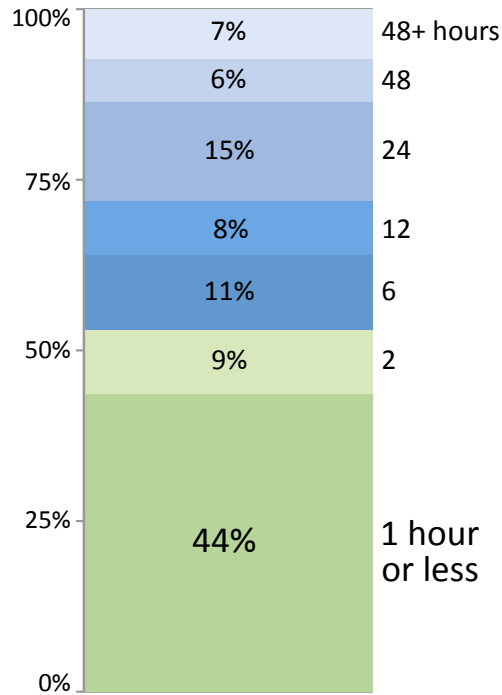

2009 - 2010 Academic Year EEE Usage Overview

Tool Usage Statistics

Hits per day (millions)

- 696,907,340 – total hits
- 2,299,208 – daily average
- 4,595,913 – highest in one day (Nov 30, 2009)

GB transferred per day

- 21,534.11 – total GB transferred
- 71.16 – daily average
- 222.46 – highest in one day (Jun 6, 2010)

Support Email

Support Turn-around

Login Statistics

The EEE Team

Briandy Walden
Project Manager

David Pritikin
Quality Assurance Manager