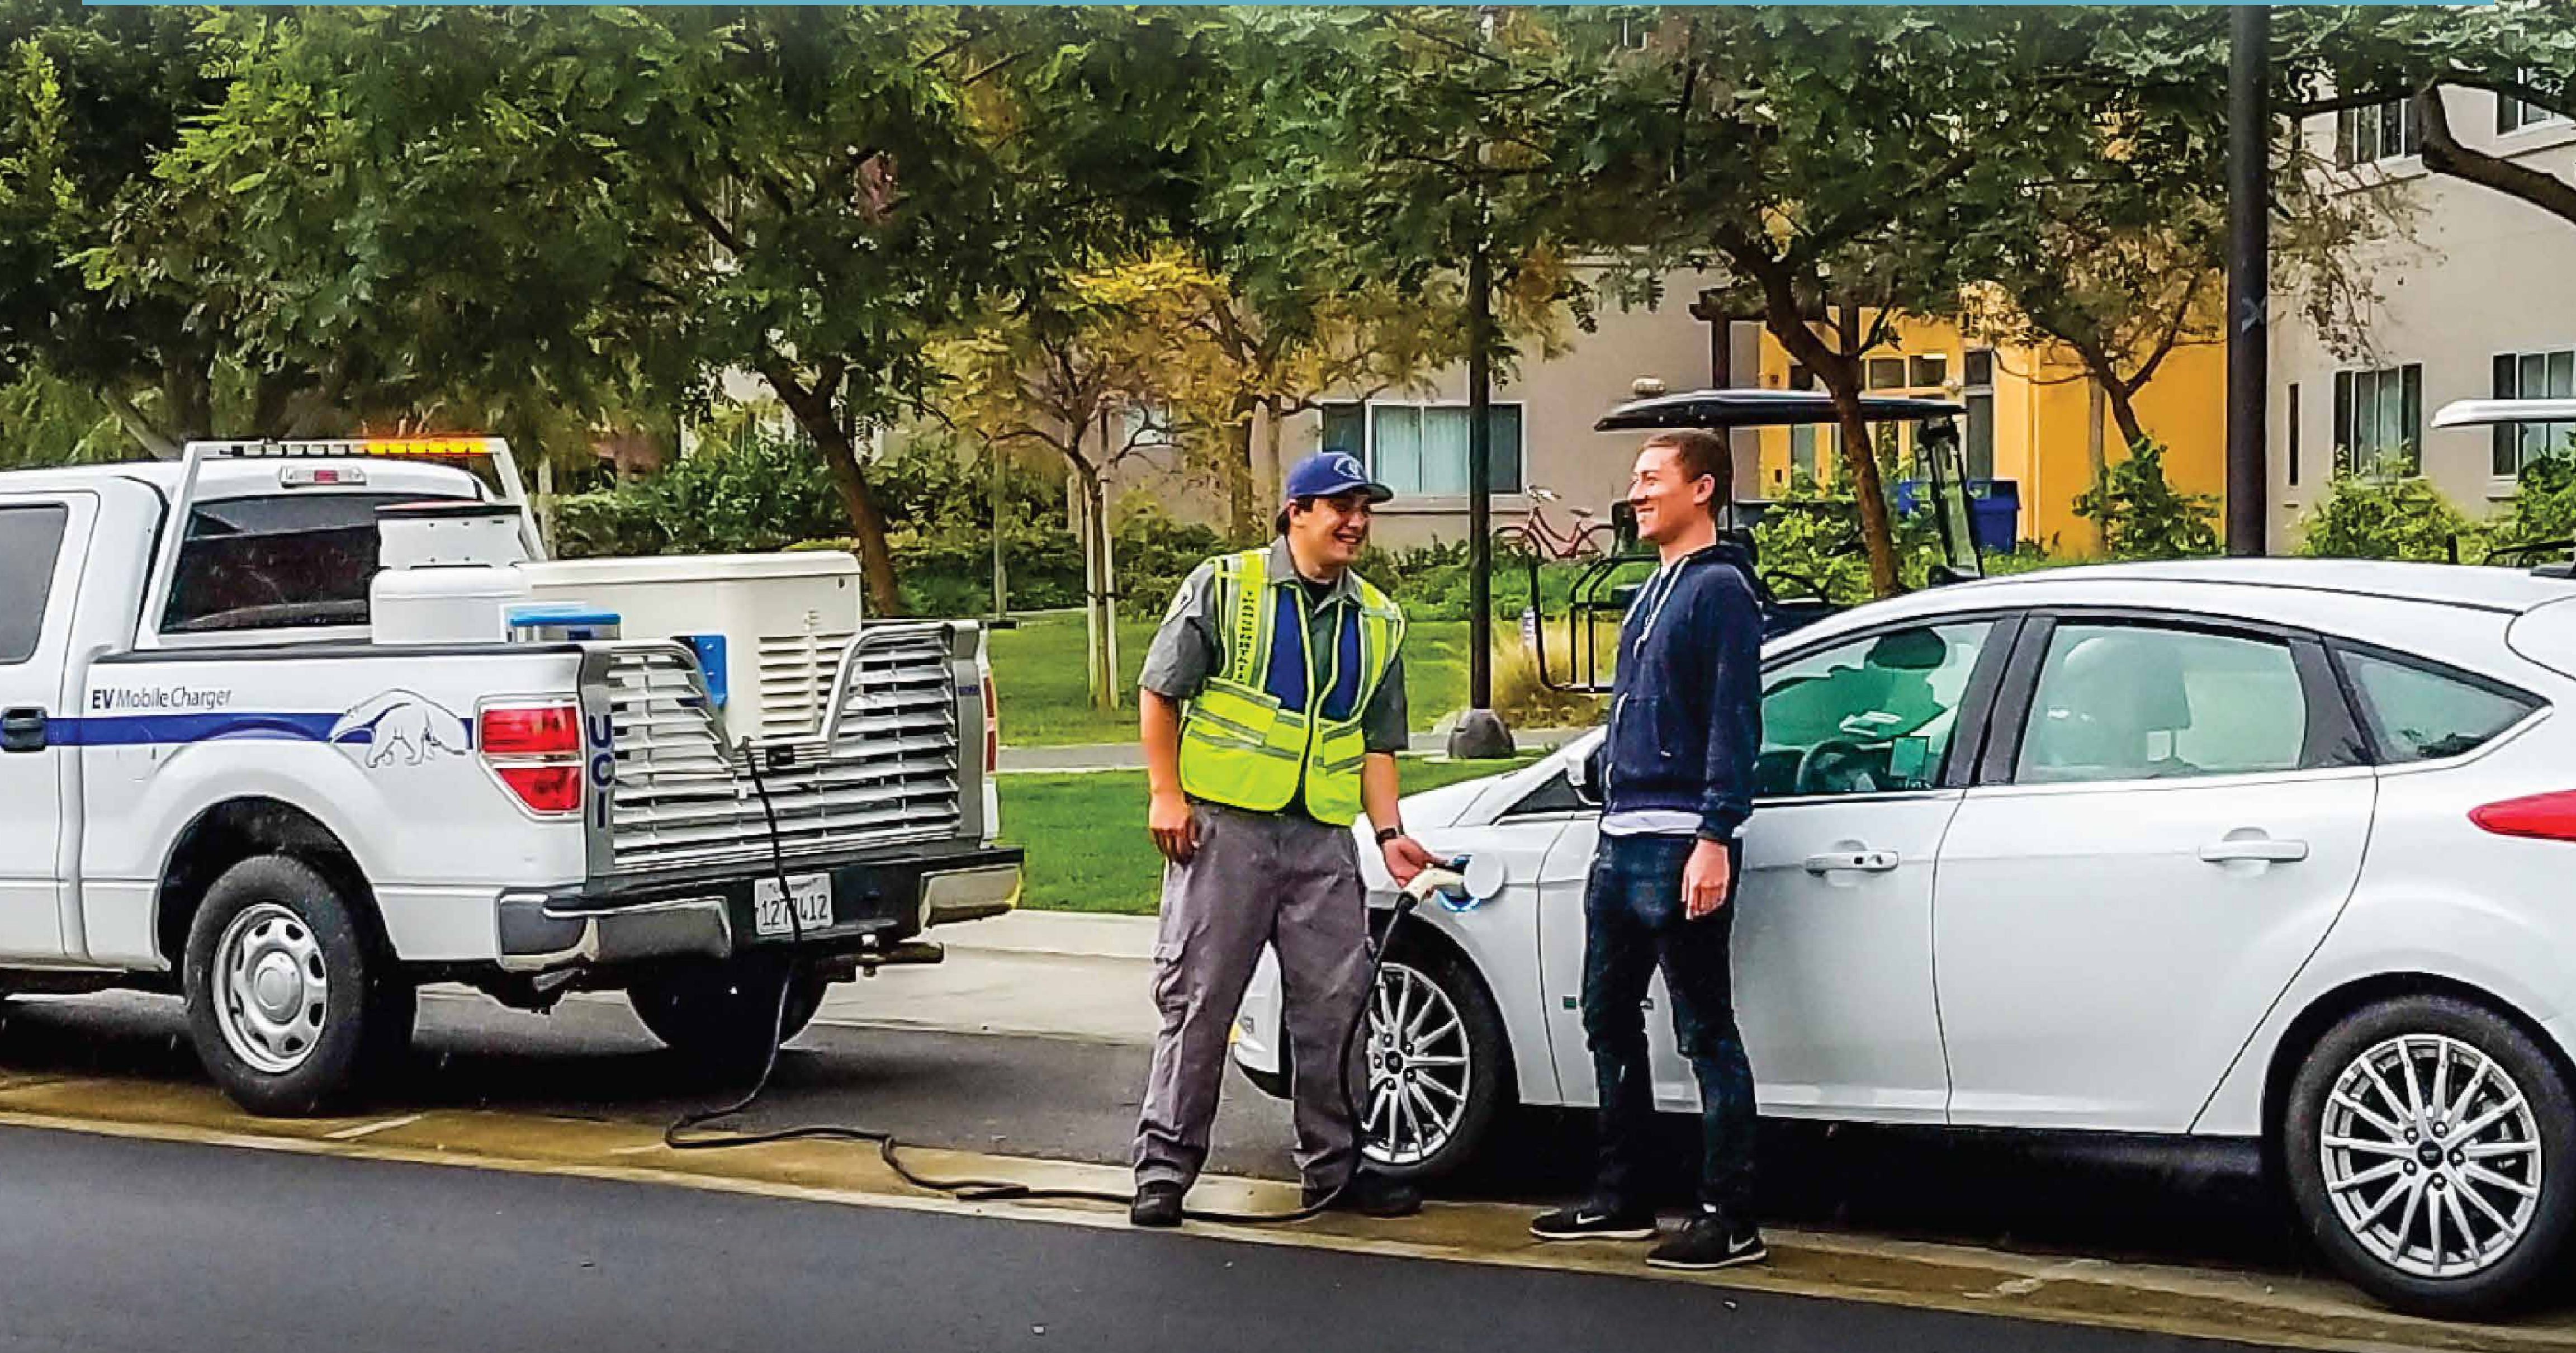

# MOBILE ELECTRIC VEHICLE CHARGING

UCI is the first university nationwide to offer mobile electric vehicle charging. UCI Transportation's emergency EV charging vehicle generates enough energy for you to charge and reach one of over 200 charging stations on campus.

**FOR MOTORIST ASSISTANCE CALL 949-824-VIPS (8477)**

Available between 7 a.m. - 11 p.m. daily, excluding campus holidays. Service limitations may apply.

- LOCKOUT**: A photograph of a car key.
- EMERGENCY RIDE HOME**: A photograph of a woman smiling while talking on a mobile phone.
- TIRE SEALANT**: A photograph of a person applying sealant to a tire.
- MOBILE EV CHARGING**: A photograph of a person plugging a charging cable into an electric vehicle.
- JUMPSTART**: A photograph of a person using jumper cables on a car's engine.
- RESCUE TOW**: A photograph of a tow truck hooking up to a car.
- EMERGENCY GAS DELIVERY**: A photograph of a person using a gas pump nozzle.