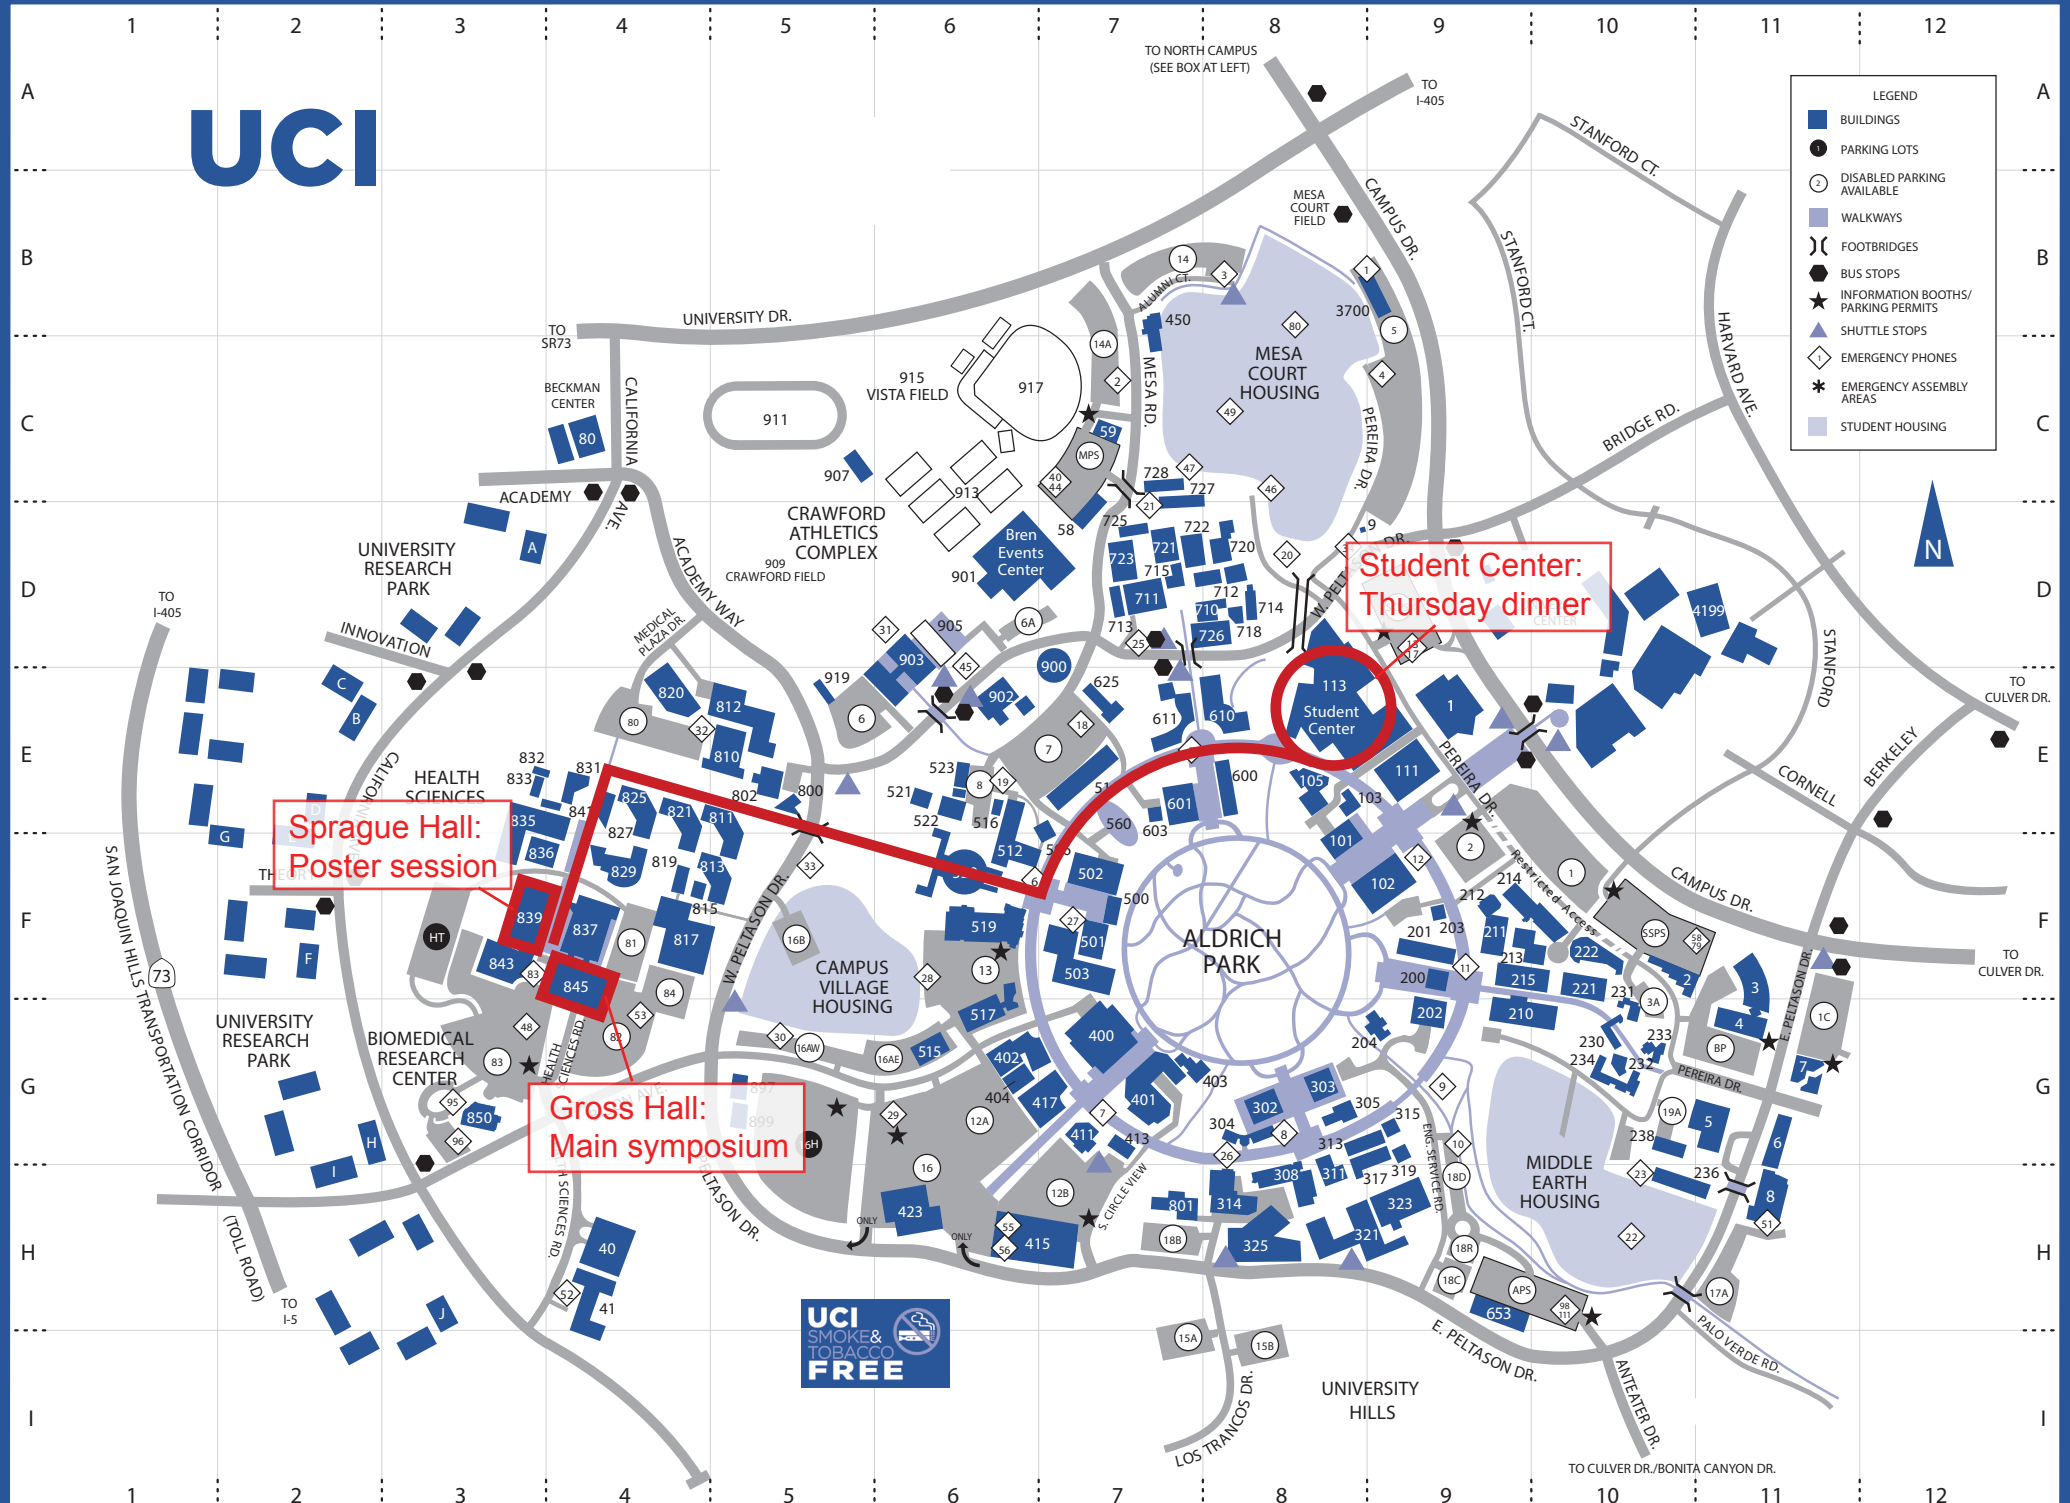

**Building/ABBREVIATION/Map Coordinate/
Building Number**

Administrative Modular (H6) **423**
Admissions:
Graduate (E9) **111**
School of Medicine (E4) **821**
Undergraduate (E9) **111**
Air Pollution Labs APL (B3) **94**
Aldrich Hall ALH (E9) **111**
Anteater Instruction & Research Building AIRB (H9) **653**
ANTrepreneur Center (D5) **113**
Arboretum ARBO (C3) **96**
Art, Culture & Technology ACT (C7) **727**
Art Studio ART (D7) **722**
Arts Annex (E6) **522**
Arts Instruction & Technology Resource Center AITR (D8) **714**
Arts Student Affairs (D7) **58**
Arts Village (D7) **710-728**
Athletics Complex:
Anteater Ballpark/Newkirk Pavilion (C6) **917**
Anteater Stadium (C5) **911**
Bren Events Center (D6) **901**
Crawford Clubhouse (E5) **919**
Crawford Field (D5) **909**
Crawford Hall (D6) **903**
Crawford Pool (D6) **905**
Tennis Courts (C6) **913**
Vista Field (C6) **915**
Banning House AH (G10) **233**
Beall Center for Art & Technology (D8) **712**
Beckman Center of the National Academies of Sciences & Engineering (C4) **80**
Beckman Laser Institute BLI (F4) **817**
Berk Hall/Nursing Science BH (E5) **802**
Bike Shop (D8) **9**
Biological Sciences III BS3 (F6) **519**
Bison Modular (G6) **515**
Bookstore (E8) **113**
Bren Events Center (D6) **901**
Building Services Bldg. (G5) **899**
Calif. Inst. for Telecom. & Info. Tech. [Calit2] (H8) **325**
Cancer Research Institute (F3) **839**
Career Center (E8) **105**
Center for the Neurobiology of Learning & Memory CNLM (Herklotz Research Facility):
Annex CNLMA (E6) **516**
Bonney Research Laboratory BRL (F6) **512**
Qureshey Research Laboratory QRL (F7) **506**
Central Plant CP (E6) **902**
Chancellor's Office (E9) **111**
Child Development Center CD (B1) **90**
Choral Studio (D8) **718**
Claire Trevor Theatre CTT (D7) **711**
Contemporary Arts Center CAC (D7) **721**
Costume Shop (D7) **713**
Counseling Center (E8) **105**
Crawford Clubhouse (E5) **919**
Crawford Hall CH (D6) **903**
Cross-Cultural Center CRCC (E8) **103**
Croul Hall CRH (G7) **417**
Dance Studios DS (D7) **713**
Disability Services Center (G8) **313**
Division of Continuing Education Complex:
Continuing Education 1 (H11) **8**
Continuing Education 3 (G10) **234**
Continuing Education 4 (G10) **232**
Continuing Education 5 (G10) **238**
Continuing Education 6 (H11) **236**
Donald Bren Hall DBH (H8) **314**
Drama Building DRA (D7) **715**
Education Building EDUC (F11) **3**
Electrical Substation (H4) **40**
Engineering Hall EH (H8) **308**
Engineering & Computing Trailer ECT (G9) **317**
Engineering Gateway EG (H8) **321**
Engineering Laboratory Facility ELF (H9) **323**
Engineering Lecture Hall ELH (G8) **305**
Engineering Tower ET (G8) **303**
Env. Health & Safety Services Facility (H4) **41**
Equal Opportunity & Diversity (H6) **415**
Facilities Management Building (B2) **92**